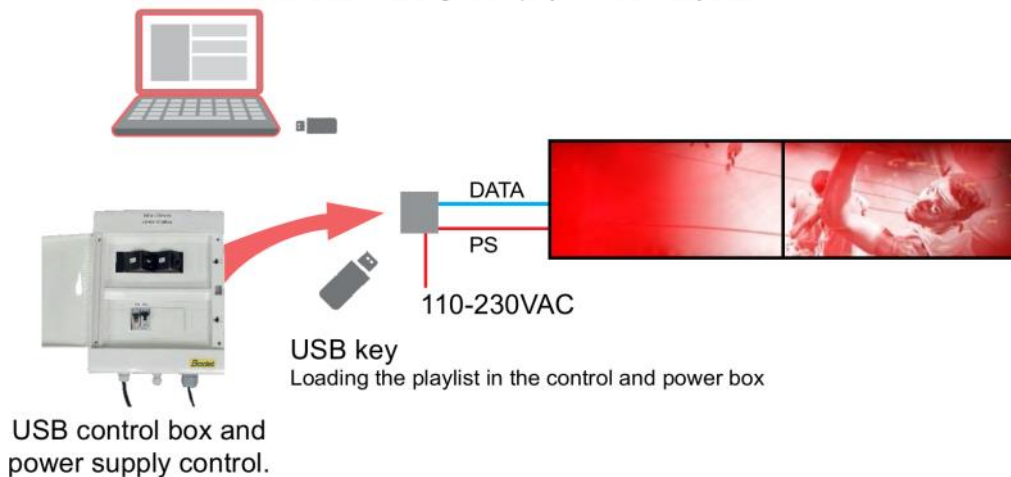

System: Scoreboards
Product Code: VEM1 SB-F2-VEM SB-F3-VEM
Related Products: SB-F2 SB-F3 SB-F3A

CONTACT US TODAY FOR ADDITIONAL INFORMATION

www.hitechsports.com.au
info@hitechsports.com.au
PO Box 38 Wilston Qld 4051
1300 500 314 07 3168 2978

SCOREBOARD VIDEO EXPANSION MODULE

VEM Technical Features:

LEDs' MTBF	100 000 hours
Maintenance access	From the front
Luminosity	6000 cd/m ²
Refresh rate	800Hz
Pixel	3 in 1 SMD, RGB
Pitch	8mm
Resolution	120x120 pixels
Dimensions	2 x W960 x H960 x D177 mm
Weight	33kg
Construction	Aluminium cabinet
Protection ratings	IP65 (front), IP54 (rear)
Power supply	240V AC, 50/60Hz
Max. power consumption	576W per cabinet

PC with software
Mode USB: creation and loading of the playlist into the key USB

System: Scoreboards
Product Code: VEM1 SB-F2-VEM SB-F3-VEM
Related Products: SB-F2 SB-F3 SB-F3A

CONTACT US TODAY FOR ADDITIONAL INFORMATION