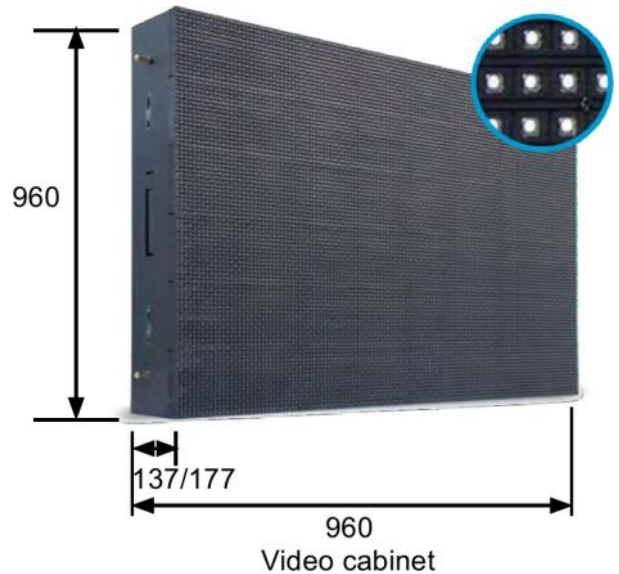

SCOREBOARD VIDEO EXPANSION MODULE

VEM Technical Features:

LEDs' MTBF	100 000 hours
Maintenance access	From the front
Luminosity	6000 cd/m ²
Refresh rate	800Hz
Pixel	3 in 1 SMD, RGB
Pitch	8mm
Resolution	120x120 pixels
Dimensions	2 x W960 x H960 x D177 mm
Weight	33kg
Construction	Aluminium cabinet
Protection ratings	IP65 (front), IP54 (rear)
Power supply	240V AC, 50/60Hz
Max. power consumption	576W per cabinet