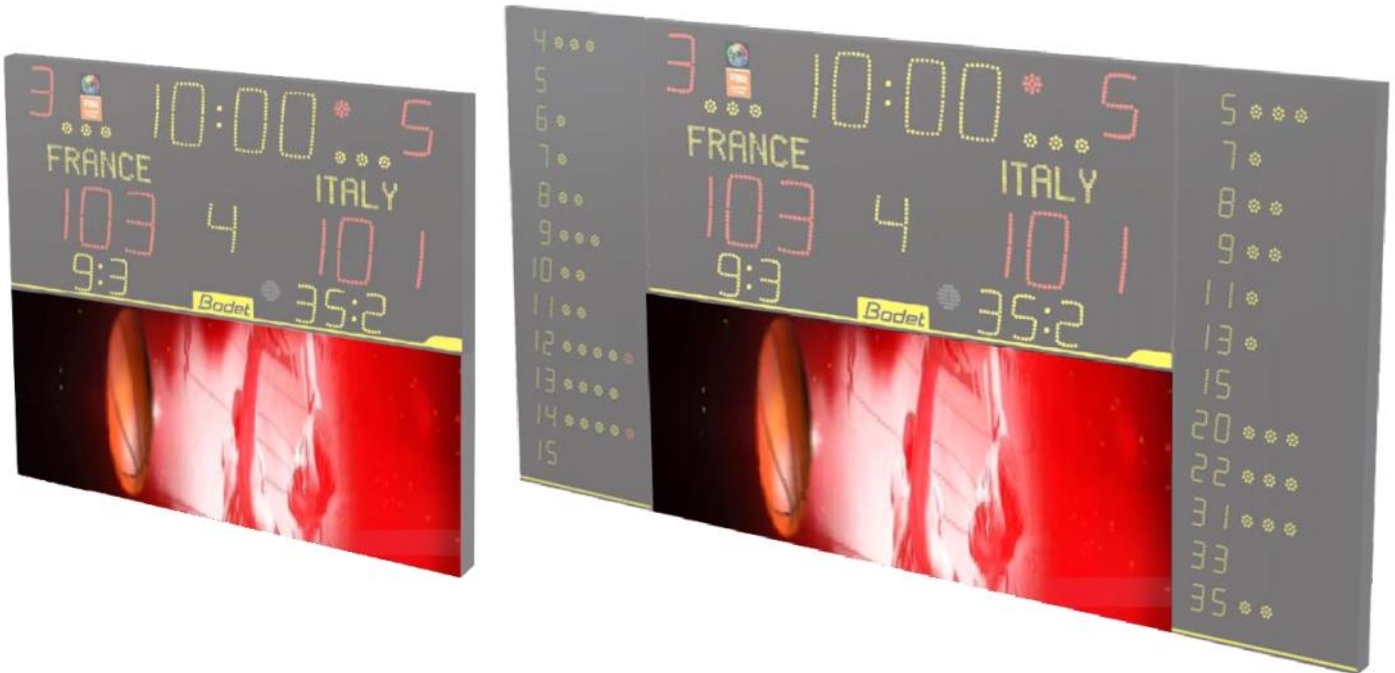

SCOREBOARD VIDEO EXPANSION MODULE

Modernise your venue and create a new source of income!

The Video Expansion Module consist of 2 video cabinets which can be added to our SB-F3, SB-F3A and SB-F2 scoreboards to create a focal point or installed as a stand alone system, allowing income generating digital advertising and animations in your sports venue.

Supplied complete with software to create playlists of advertising and allowing you to prepare the display configurations according to competitions and sporting events on your computer then load onto a USB key via the control box and play.

This autonomous system can be started every time without the need of a computer, automatically starting on power up from the last broadcasted playlist.

System: Scoreboards
Product Code: VEM1 SB-F2-VEM SB-F3-VEM
Related Products: SB-F2 SB-F3 SB-F3A

SCOREBOARD VIDEO EXPANSION MODULE

VEM Technical Features:

LEDs' MTBF	100 000 hours
Maintenance access	From the front
Luminosity	6000 cd/m ²
Refresh rate	800Hz
Pixel	3 in 1 SMD, RGB
Pitch	8mm
Resolution	120x120 pixels
Dimensions	2 x W960 x H960 x D177 mm
Weight	33kg
Construction	Aluminium cabinet
Protection ratings	IP65 (front), IP54 (rear)
Power supply	240V AC, 50/60Hz
Max. power consumption	576W per cabinet