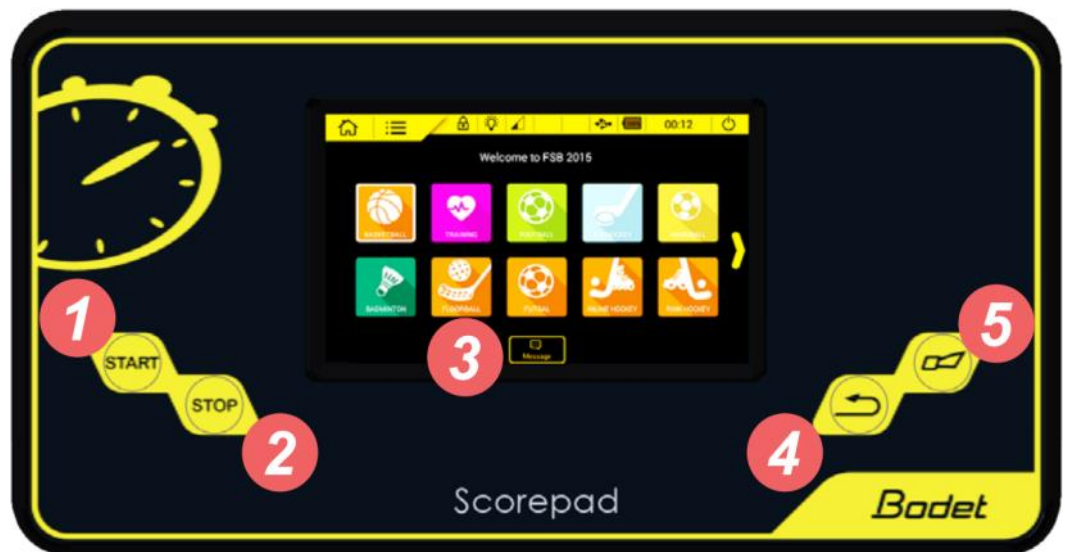

SCOREPAD CONTROLLER

The latest in high performance scoring consoles allows a wide range of customisation and adjustment.

Add logos and colours of teams and broadcast to multiple boards and screens.

Enter team and player names, import into controller and export at the end of games.

CONTACT US TODAY FOR ADDITIONAL INFORMATION

www.hitechsports.com.au

info@hitechsports.com.au

PO Box 38 Wilston Qld 4051

1300 500 314 07 3168 2978

SCOREPAD CONTROLLER

Dimensions	L380 x H200x D61mm.
Screen	152 x 91mm (7") capacitive colour touch screen (800 x 480 pixels).
Communication	Wireless, HDMI, USB & RJ45 connectivity.

- 1 Start Game
- 2 Stop Game
- 3 7" Touch Screen
- 4 Horn Button
- 5 Correction Button

- | | | |
|-----------------|-----------------------|-------------------------|
| 1 USB Data Port | 2 RJ45 Network Port | 3 USB-B Keyboard Port |
| 4 HDMI Port | 5 DIN Socket | 6 2 x RJ12 Keypad Ports |
| 7 Power | 8 LED Power Indicator | 9 Reset Button |