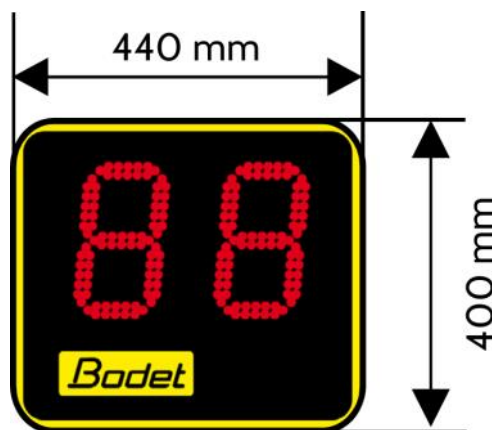

## ESSENTIALS FIBA LEVEL 3 SHOT CLOCK

Time Pad Keyboard Scorepad

**A FIBA Level 3 shot clock from the world's leading sports electronics manufacturers.**

The SC-F3 possession time shot clock is specially designed for basketball.

Manufactured to FIBA specifications, this possession time shot clock is designed for large arenas.

Includes time pad keyboard scorepad controller.

### SC-F3 Shot Clock Display

Range	Model	Display Description	Number of Digits	Digits Height	LED Colour
Essentials	SC-F3	Shot clock (14/24 to 0 seconds)	2	200mm	Red

System: Scoreboards  
 Product Code: SC-F3  
 Related Products: SB-F3 SB-F3A SB-F2 SC-F2  
 SC-LED SC-F1 SB-F1

### SC-F3 Technical Features:

<b>Display</b>	Shot clock\Possession time
<b>Max digits height</b>	200mm
<b>LED technology</b>	High luminosity SMD LED
<b>Viewing angle</b>	160°
<b>Optimal viewing distance</b>	90m
<b>Dimensions</b>	W440 x H400 x D80 mm
<b>Weight</b>	12kg
<b>Construction</b>	Shockproof steel casing
<b>Protection ratings</b>	IP20, IK09 (DIN standard 18032)
<b>Environment</b>	Indoor use
<b>Horn</b>	Integrated (120dB at 1m)
<b>Communication</b>	Wireless or wired
<b>Power supply</b>	240V AC
<b>Max. power consumption</b>	25W.