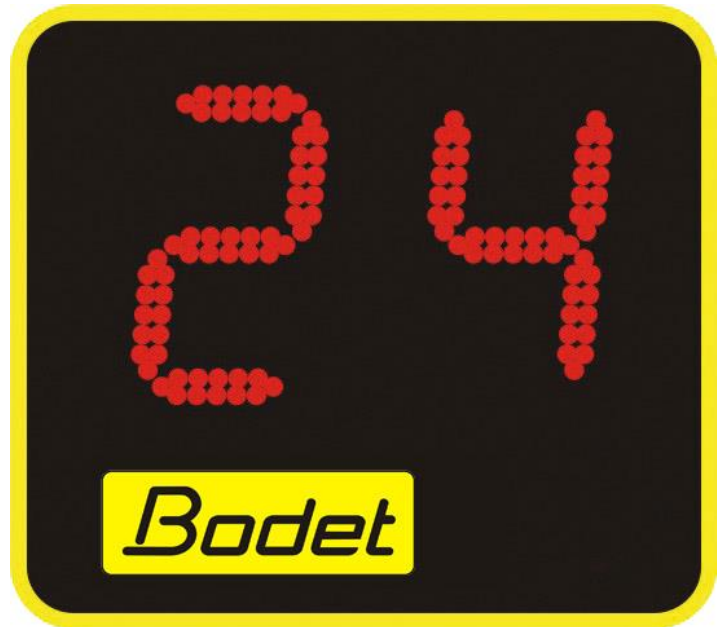

## ESSENTIALS FIBA LEVEL 3 SHOT CLOCK

Time Pad Keyboard Scorepad

**A FIBA Level 3 shot clock from the world's leading sports electronics manufacturers.**

The SC-F3 possession time shot clock is specially designed for basketball.

Manufactured to FIBA specifications, this possession time shot clock is designed for large arenas.

Includes time pad keyboard scorepad controller.

### SC-F3 Shot Clock Display

Range	Model	Display Description	Number of Digits	Digits Height	LED Colour
Essentials	SC-F3	Shot clock (14/24 to 0 seconds)	2	200mm	Red

System: Scoreboards  
 Product Code: SC-F3  
 Related Products: SB-F3 SB-F3A SB-F2 SC-F2  
 SC-LED SC-F1 SB-F1

### SC-F3 Technical Features:

<b>Display</b>	Shot clock\Possession time
<b>Max digits height</b>	200mm
<b>LED technology</b>	High luminosity SMD LED
<b>Viewing angle</b>	160°
<b>Optimal viewing distance</b>	90m
<b>Dimensions</b>	W440 x H400 x D80 mm
<b>Weight</b>	12kg
<b>Construction</b>	Shockproof steel casing
<b>Protection ratings</b>	IP20, IK09 (DIN standard 18032)
<b>Environment</b>	Indoor use
<b>Horn</b>	Integrated (120dB at 1m)
<b>Communication</b>	Wireless or wired
<b>Power supply</b>	240V AC
<b>Max. power consumption</b>	25W.