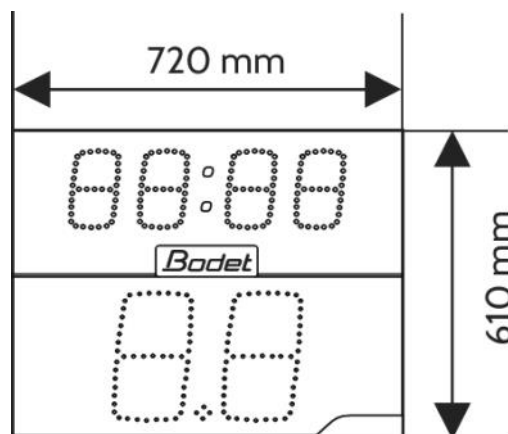

Manufactured to FIBA specifications, this possession time shot clock is designed for large arenas.

Includes time pad keyboard scorepad controller.

SC-F2 Shot Clock Display

Range	Model	Display Description	Number of Digits	Digits Height	LED Colour
Stadia	SC-F2	Shot clock (14/24 to 0 seconds)	2 + 1 comma	250mm	Red
		Game clock	4	150mm	Yellow

System: Scoreboards
 Product Code: SC-F2
 Related Products: SB-F2 SC-LED SC-F1 SB-F1
 SC-F3 SB-F3 SB-F3A

CONTACT US TODAY FOR ADDITIONAL INFORMATION

www.hitechsports.com.au
info@hitechsports.com.au
 PO Box 38 Wilston Qld 4051
 1300 500 314 07 3168 2978

STADIA FIBA LEVEL 2 SHOT CLOCK

SC-F2 Technical Features:

Display	Game clock - Time , Possession time
Max digits height	250mm
LED technology	High luminosity SMD LED
Viewing angle	160°
Optimal viewing distance	120m
Dimensions	W720 x H610 x D65 mm
Weight	Single face: 20kg. Double sided: 40kg.
Construction	Shockproof steel casing
Protection ratings	IP20, IK09 (DIN standard 18032-3)
Environment	Indoor use or under shelter
Horn	Integrated (120dB at 1m)
Communication	Wireless or wired
Power supply	240V AC
Max. power consumption	Single face: 12W. Double sided: 24W.