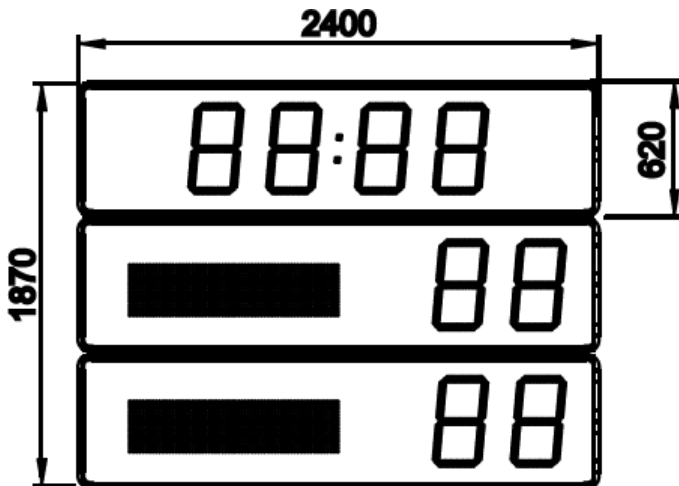

Scoreboard Display

Range	Model	Display Description	Number of Digits	Digits Height	LED Colour
Stadia	SBO45-C	Game clock or time or Temperature	4	450mm	Red
		Score (0-99)	2 per team	450mm	Red
		Team names	Large font - 6 chars Medium font - 7-8 chars	350mm 350mm	Red

System: Scoreboards
Product Code: SBO45-C
Related Products: SBO25-A SBO45-A SBO25-B
SBO45-B SBO25-C SBOSP

CONTACT US TODAY FOR ADDITIONAL INFORMATION

www.hitechsports.com.au
info@hitechsports.com.au
PO Box 38 Wilston Qld 4051
1300 500 314 07 3168 2978

STADIA SBO45-C OUTDOOR SCOREBOARD

Technical Features:

Display	Team names, Game clock or time or temperature, Scores
Max digits height	450mm
LED technology	High luminosity SMD LED
Viewing angle	160°
Dimensions	W2400 x H1870 x D85 mm
Weight	100kg
Horn	Optional
Protection Index	IP54, IK07
Optimal viewing distance	200m
Environment	Outdoor
Communication	Wireless
Power supply	240V
Power consumption	216W