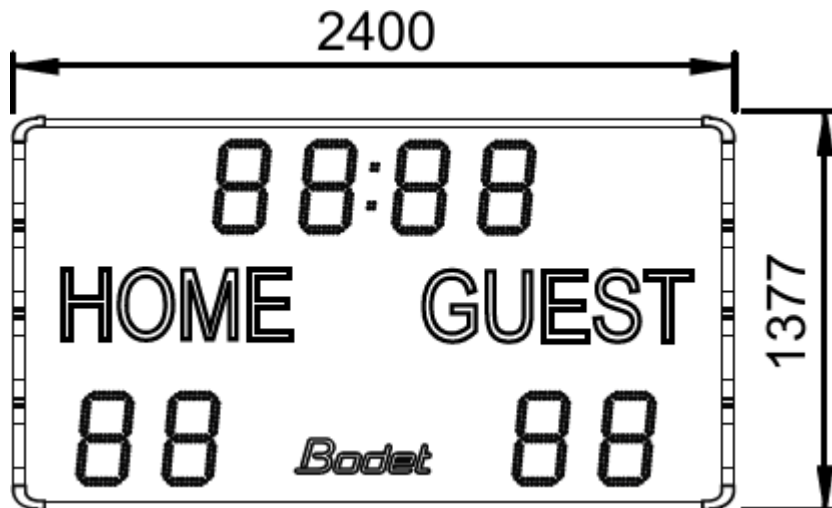

## ESSENTIALS SBO45-B OUTDOOR SCOREBOARD

An outdoor multi-sport scoreboard from the world's leading sports electronics manufacturer.

The Essentials SBO45-B scoreboard features large LED display of information such as score, game clock or time or temperature. Supporting sports including Soccer, Hockey, Rugby Union, Rugby League, Volleyball. Includes pocket scorepad controller.

### Scoreboard Display

Range	Model	Display Description	Number of Digits	Digits Height	LED Colour
Essentials	SBO45-B	Game clock or time or Temperature	4	450mm	Red
		Score (0-99)	2 per team	450mm	Red

System: Scoreboards  
 Product Code: SBO45-B  
 Related Products: SBO25-A SBO45-A SBO25-B  
 SBO25-C SBO45-C SBOSP

### Technical Features:

<b>Display</b>	Game clock or time or temperature, Scores
<b>Max digits height</b>	450mm
<b>LED technology</b>	High luminosity SMD LED
<b>Viewing angle</b>	160°
<b>Dimensions</b>	W2400 x H1377 x D85 mm
<b>Weight</b>	57kg
<b>Horn</b>	Optional
<b>Protection Index</b>	IP54, IK07
<b>Optimal viewing distance</b>	200m
<b>Environment</b>	Outdoor
<b>Communication</b>	Wireless
<b>Power supply</b>	240V
<b>Power consumption</b>	139W