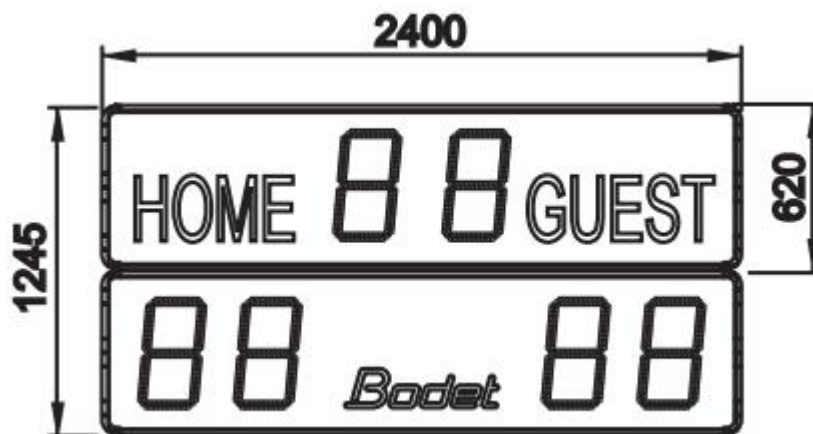

BASELINE SBO45-A OUTDOOR SCOREBOARD

An outdoor multi-sport scoreboard from the world's leading sports electronics manufacturer.

The SBO45-A scoreboard features a large LED display of basic information such as score and game clock. Supporting sports including Soccer, Hockey, Rugby Union, Rugby League, Volleyball. Includes pocket scorepad controller.

Scoreboard Display

Range	Model	Display Description	Number of Digits	Digits Height	LED Colour
Baseline	SBO45-A	Game clock	2	450mm	Red
		Score (0-99)	2 per team	450mm	Red

System: Scoreboards
Product Code: SBO45-A
Related Products: SBO25-A SBO25-B SBO45-B
 SBO25-C SBO45-C SBOSP

Display	Game clock (minutes), Scores
Max digits height	450mm
LED technology	High luminosity SMD LED
Viewing angle	160°
Dimensions	W2400 x H1245 x D85 mm
Weight	51kg
Horn	Optional
Protection Index	IP54, IK07
Optimal viewing distance	200m
Environment	Outdoor
Communication	Wireless
Power supply	240V
Max. Power consumption	94W