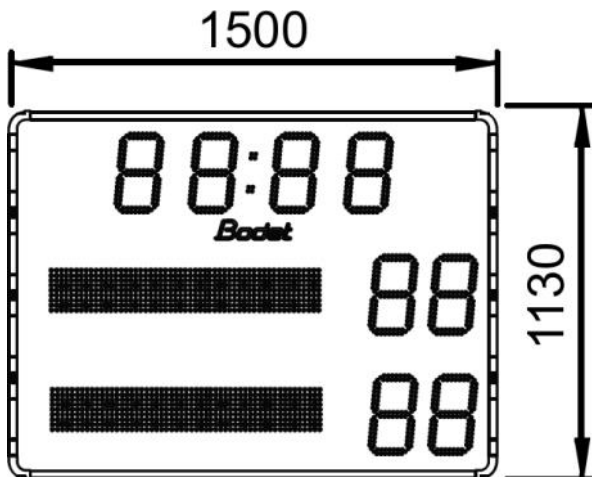

Scoreboard Display

Range	Model	Display Description	Number of Digits	Digits Height	LED Colour
Stadia	SBO25-C	Game clock or time or Temperature	4	250mm	Red
		Score (0-99)	2 per team	250mm	Red
		Team names	Large font - 6 chars	230mm	Red
			Medium font - 7-8 chars	230mm	
		Small font - 9-10 chars	150mm		

System: Scoreboards
 Product Code: SBO25-C
 Related Products: SBO25-A SBO45-A SBO25-B
 SBO45-B SBO45-C SBOSP

CONTACT US TODAY FOR ADDITIONAL INFORMATION

www.hitechsports.com.au
info@hitechsports.com.au
 PO Box 38 Wilston Qld 4051
 1300 500 314 07 3168 2978

STADIA SBO25-C OUTDOOR SCOREBOARD

Technical Features:

Display	Team names, Game clock or time or temperature, Scores
Max digits height	250mm
LED technology	High luminosity SMD LED
Viewing angle	160°
Dimensions	W1500 x H1130 x D85 mm
Weight	44kg
Horn	Optional
Protection Index	IP54, IK07
Optimal viewing distance	120m
Environment	Outdoor
Communication	Wireless
Power supply	240V
Power consumption	40W