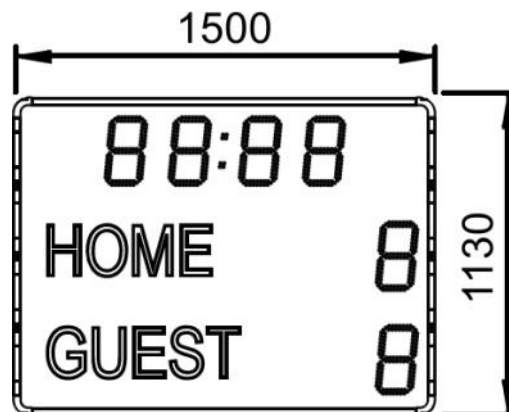

## ESSENTIALS SBO25-B OUTDOOR SCOREBOARD

An outdoor multi-sport scoreboard from the world's leading sports electronics manufacturer.

The Essentials SBO25-B scoreboard features the display of information such as score, game clock or time or temperature. Supporting sports including Soccer, Hockey, Rugby Union, Rugby League, Volleyball. Includes pocket scorepad controller.

### Scoreboard Display

Range	Model	Display Description	Number of Digits	Digits Height	LED Colour
Essentials	SBO25-B	Game clock or time or Temperature	4	250mm	Red
		Score (0-99)	2 per team	250mm	Red

System: Scoreboards  
 Product Code: SBO25-B  
 Related Products: SBO25-A SBO45-A SBO45-B  
 SBO25-C SBO45-C SBOSP

### Technical Features:

<b>Display</b>	Game clock or time or temperature, Scores
<b>Max digits height</b>	250mm
<b>LED technology</b>	High luminosity SMD LED
<b>Viewing angle</b>	160°
<b>Dimensions</b>	W1500 x H1130 x D85 mm
<b>Weight</b>	27kg
<b>Horn</b>	Optional
<b>Protection Index</b>	IP54, IK07
<b>Optimal viewing distance</b>	120m
<b>Environment</b>	Outdoor
<b>Communication</b>	Wireless
<b>Power supply</b>	240V
<b>Power consumption</b>	24W