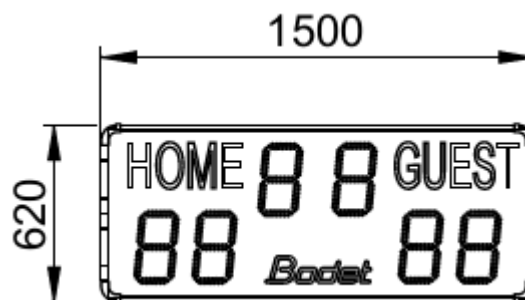

Scoreboard Display

Range	Model	Display Description	Number of Digits	Digits Height	LED Colour
Baseline	SBO25-A	Game clock	2	250mm	Red
		Score (0-99)	2 per team	250mm	Red

System: Scoreboards
Product Code: SBO25-A
Related Products: SBO45-A SBO25-B SBO45-B
 SBO25-C SBO45-C SBOSP

Display	Game clock (minutes), Scores
Max digits height	250mm
LED technology	High luminosity SMD LED
Viewing angle	160°
Dimensions	W1500 x H620 x D85 mm
Weight	24kg
Protection Index	IP54, IK07
Optimal viewing distance	120m
Environment	Outdoor or Indoor use
Communication	Wireless
Power supply	240V
Power consumption	30W