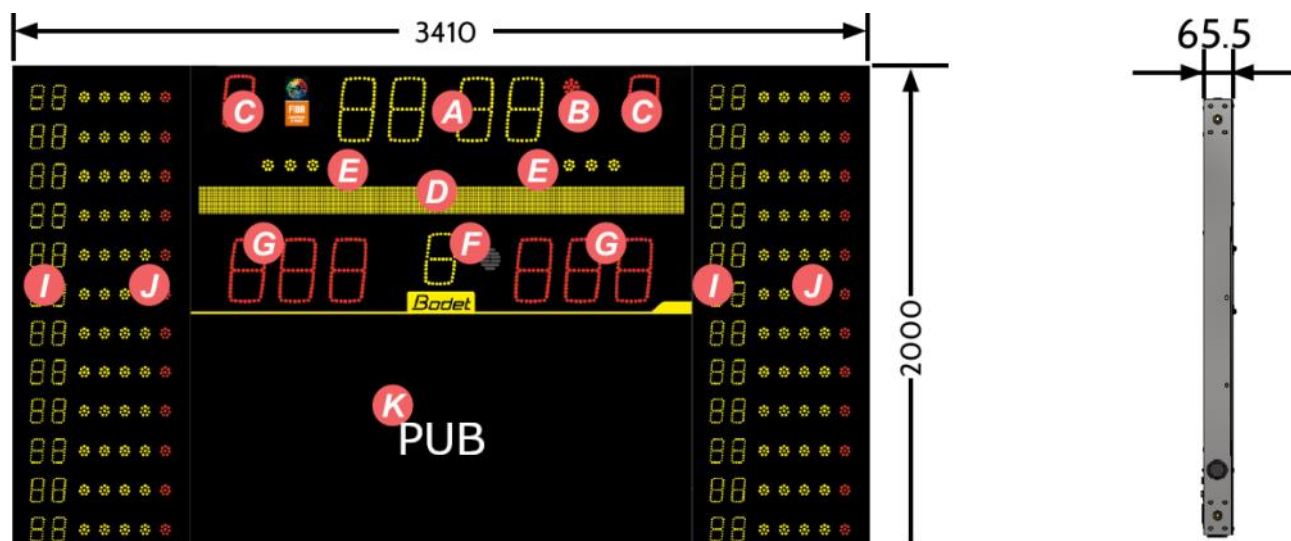

Includes wireless touch scorepad controller.

**Optional SB-F2-VEM video advertising expansion module also available.**

**System:** Scoreboards  
**Product Code:** SB-F2 FIBA Level 2  
**Related Products:** SC-F2 SB-F2-VEM SB-F1  
SB-F3 SB-F3A SB-F3-VEM

### SB-F2 Scoreboard Display

Display description	Display characteristics
<b>A</b> Game clock or local time or time-out timer	4 yellow 250mm digits per team.
<b>B</b> Clock stopped indicator	1 red dot.
<b>C</b> Team fouls	1 red 150mm digit per team.
<b>D</b> Team names	Max. 11 characters, yellow, 120mm, per team.
<b>D</b> Scrolling messages	Max. 60 characters, yellow, 120mm.
<b>E</b> Time-out indicators	3 yellow dots per team.
<b>F</b> Period number	1 yellow 150mm digit.
<b>G</b> Score	3 red 250mm digits per team.
<b>I</b> Player number	2 yellow 100mm digits per player.
<b>J</b> Individual fouls indicators	4 yellow dots and 1 red dot per player.
<b>K</b> Publicity	L2000 x H300 mm

### SB-F2 Technical Features:

<b>Dimensions</b>	L3410 x H2000 x D65.5 mm
<b>Weight</b>	163kg
<b>Scoreboard construction</b>	Shockproof steel casing
<b>Protection ratings</b>	IP20, IK09 (DIN standard 18032)
<b>Environment</b>	Indoor or under shelter
<b>LED technology</b>	High luminosity SMD LED
<b>Optimal viewing distance</b>	120m
<b>Reading angle</b>	160°
<b>Horn</b>	Integrated (120dB at 1m)
<b>Communication</b>	Wireless or wired
<b>Power supply</b>	240V AV, 50/60Hz
<b>Max. power consumption</b>	135W