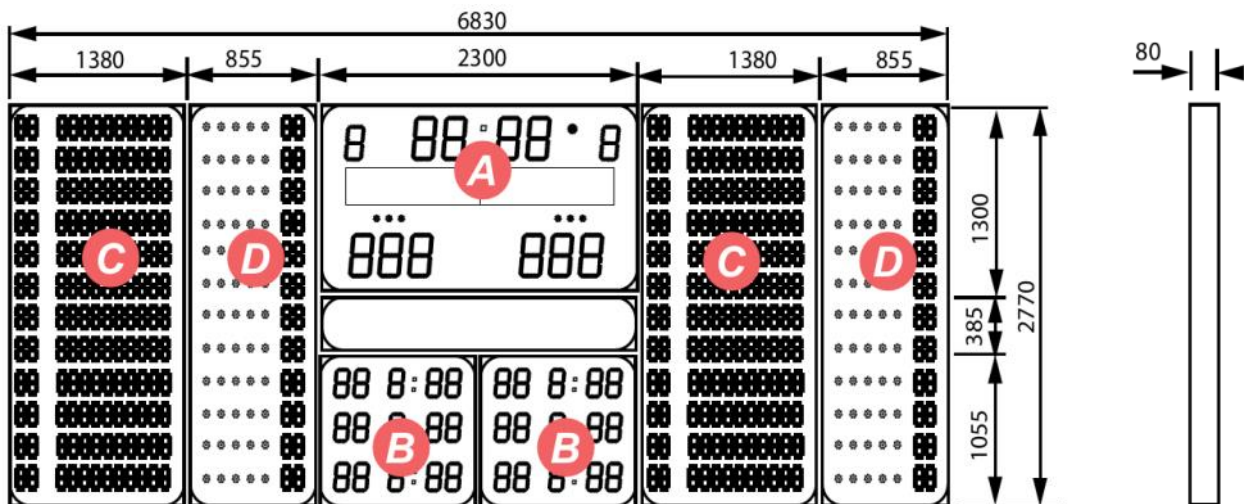

Technical Features:

Dimensions	L6828 x H2770 x D80 mm
Weight	560kg
Scoreboard construction	Steel
Protection ratings	IP20, DIN standard 18032
Optimal viewing distance	150m
Reading angle	160°
Built-in horn	120dB
Power supply	240V VAC, 50/60Hz
Power consumption	3827W
Communication	Wireless or wired

System: Scoreboards
Product Code: SB-F1 FIBA Level 1
Related Products: SC-F1 SC-LED SB-F2 SB-ES1
 SB-ES2 SB-BL1 SB-BL2

CONTACT US TODAY FOR ADDITIONAL INFORMATION

www.hitechsports.com.au
info@hitechsports.com.au
 PO Box 38 Wilston Qld 4051
 1300 500 314 07 3168 2978

STADIA FIBA LVL 1 MULTI-SPORT SCOREBOARD

Scoreboard Display

	Display description	Number of Digits	Digits Height	LED Colour
	Game clock or local time or time-out timer	4	300mm	Yellow
	Score	3 per team	300mm	Red
Panel A	Team names	Max. 10 characters per team	200mm	Yellow
	Scrolling messages	Max. 60 characters	200mm	Yellow
	Period number	1	250mm	Yellow
	Team fouls	1 per team	250mm	Red
	Time-out indicators	3 dots per team	36mm	Yellow
	Game clock stopped indicator	1 dot	36mm	Red
Panel B	3 Penalties timer with player number or recall of the last individual foul or time-out timer	2 for player number	200mm	Yellow
		3 for time	200mm	Red
Panel C	Programmable player's numbers	2 per player	200mm	Yellow
	Programmable player's names	Max. 12 characters per name	200mm	Yellow
Panel D	Individual fouls indicators (Basketball only)	2 per player	36mm	Yellow
		Fifth foul: 1 dot per player	36mm	Red
	Points per player (Basketball only)	2 per player	150mm	Red