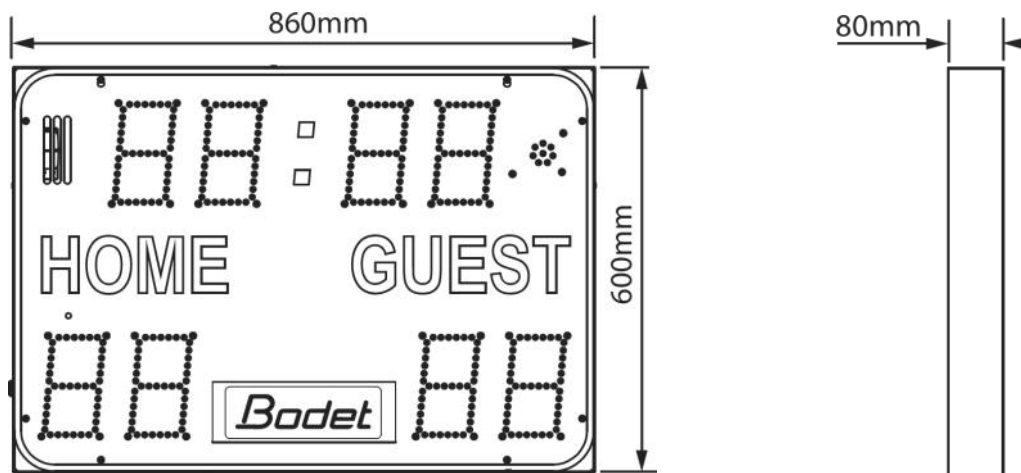

### Scoreboard Display

Range	Model	Display Description	Number of Digits	Digits Height	LED Colour
Baseline	SB-BL1	Game clock or time	4	150mm	Yellow
		Score (0-99)	2 per team	150mm	Red
		Game clock stopped indicator	1 dot	36mm	Red

### Technical Features:

<b>Display</b>	Game clock - Time , Game clock stop indicator, Scores
<b>Max digits height</b>	150mm
<b>LED technology</b>	High luminosity SMD LED
<b>Viewing angle</b>	160°
<b>Optimal viewing distance</b>	60m
<b>Dimensions</b>	W860 x H600 x D80 mm
<b>Weight</b>	15kg
<b>Construction</b>	Shockproof steel casing
<b>Protection rating</b>	IP20, IK09 (DIN standard 18032)
<b>Environment</b>	Indoor use or under shelter
<b>Horn</b>	Integrated (120db at 1m)
<b>Communication</b>	Wireless
<b>Power supply</b>	240V AC, 50/60Hz
<b>Max. power consumption</b>	60W