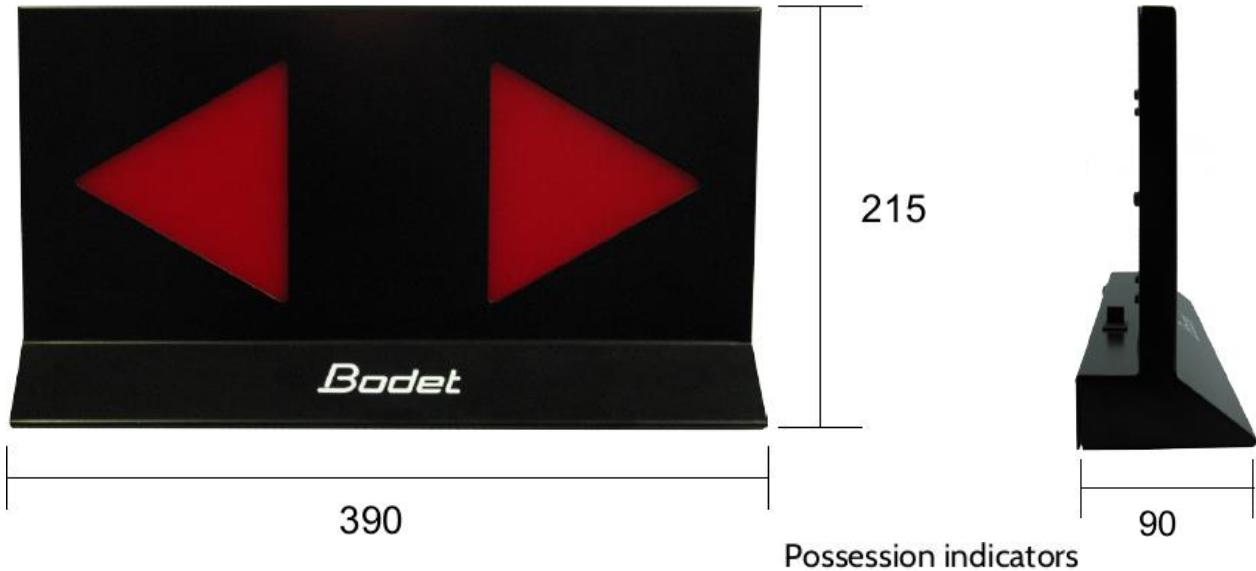

## BALL POSSESSION INDICATOR PANEL

**Possession to the Left**

**No Possession**

**Possession to the Right**

### Ball Possession Indicator Panel General Features

- Easy to use tabletop portable display panel
- Large red possession indicator arrows on the front and rear indicator led lights for operator.
- 3-position switch on back of panel.
- Complies with FIBA specifications.

### Technical Features

- 50 metre viewing distance.
- 160° viewing angle.
- Black shockproof steel casing, IP54.
- 240V (50/60Hz) power adapter.
- Weight: 1.6kg.

System: Scoreboards  
 Product Code: SPA  
 Related Products: SB-F1 SC-F1 SB-F2 SC-F2  
 SB-F3 SC-F3