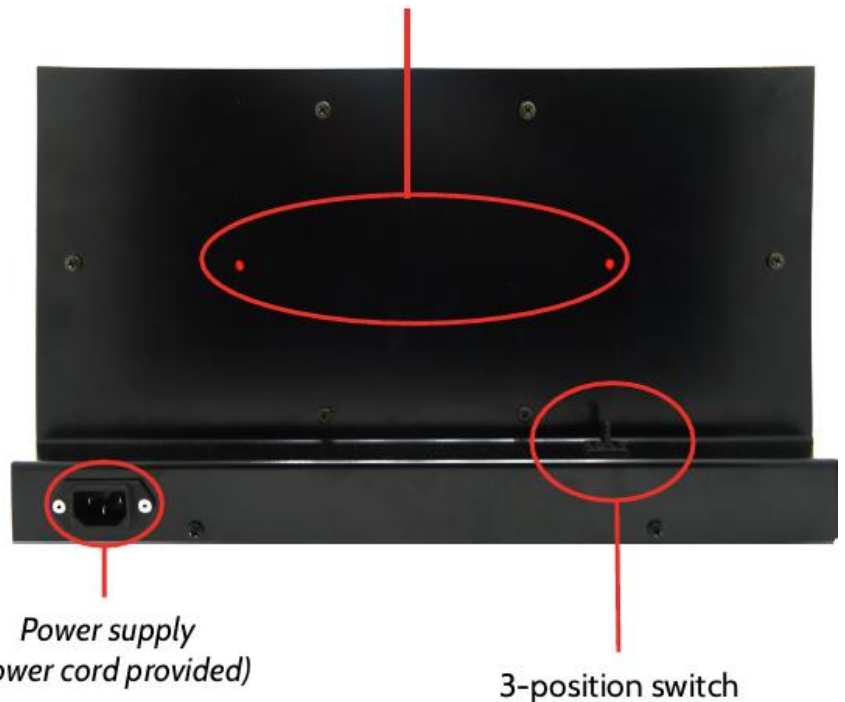

### Ball Possession Indicator Panel General Features

- Easy to use tabletop portable display panel
- Large red possession indicator arrows on the front and rear indicator led lights for operator.
- 3-position switch on back of panel.
- Complies with FIBA specifications.

**System:** Scoreboards  
**Product Code:** SPA  
**Related Products:** SB-F1 SC-F1 SB-F2 SC-F2  
SB-F3 SC-F3

**CONTACT US TODAY FOR ADDITIONAL INFORMATION**

[www.hitechsports.com.au](http://www.hitechsports.com.au)  
[info@hitechsports.com.au](mailto:info@hitechsports.com.au)  
PO Box 38 Wilston Qld 4051  
1300 500 314 07 3168 2978

## BALL POSSESSION INDICATOR PANEL

### Technical Features

- 50 metre viewing distance.
- 160° viewing angle.
- Black shockproof steel casing, IP54.
- 240V (50/60Hz) power adapter.
- Weight: 1.6kg.

System: Scoreboards  
 Product Code: SPA  
 Related Products: SB-F1 SC-F1 SB-F2 SC-F2  
 SB-F3 SC-F3