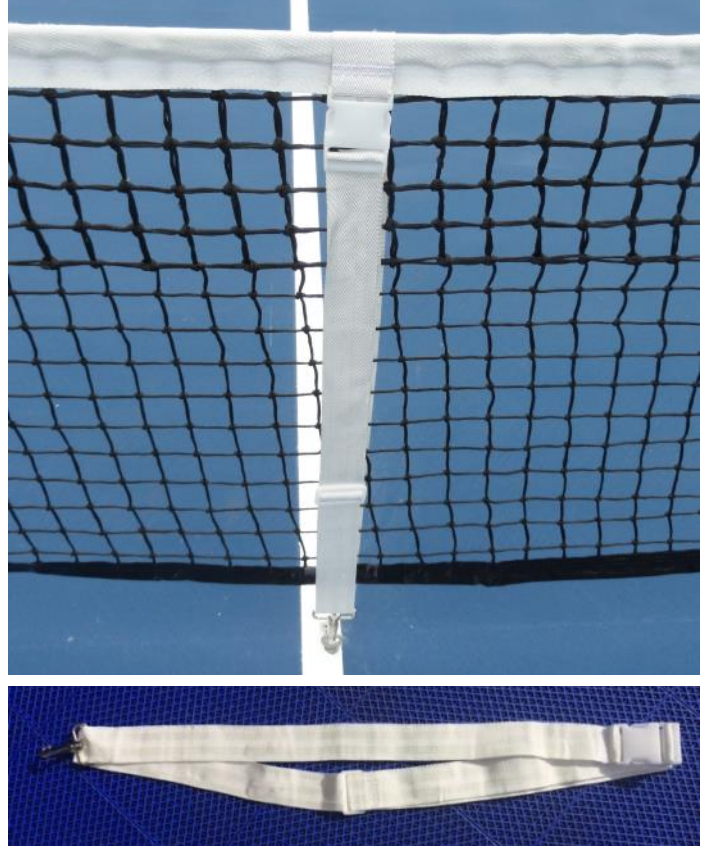

TENNIS ACCESSORIES

HiTech Sports supply a complete range of tennis nets from full drop to external winder nets. They include:

- Double mesh top rows
- Heavy duty top bands
- Plastic coated galvanised cable
- High competition quality

TEN1 - Competition net, full drop with double 3mm mesh across the top with a webbing top band. For post to post applications. Tapered bottom for the professional look.

TEN2 - Competition net, 760mm drop with double 3mm mesh across the top with a webbing top band. For post to post applications. This one net fits all HiTech Sports Tennis posts.

TENCS - Net centre straps.

TENUC - Umpire Chairs with shade also available.

TNW - Winders to suit any setup.

TNF - Flange to fit base of 75mm posts.

Court cleaning tools also available.

CONTACT US TODAY FOR ADDITIONAL INFORMATION