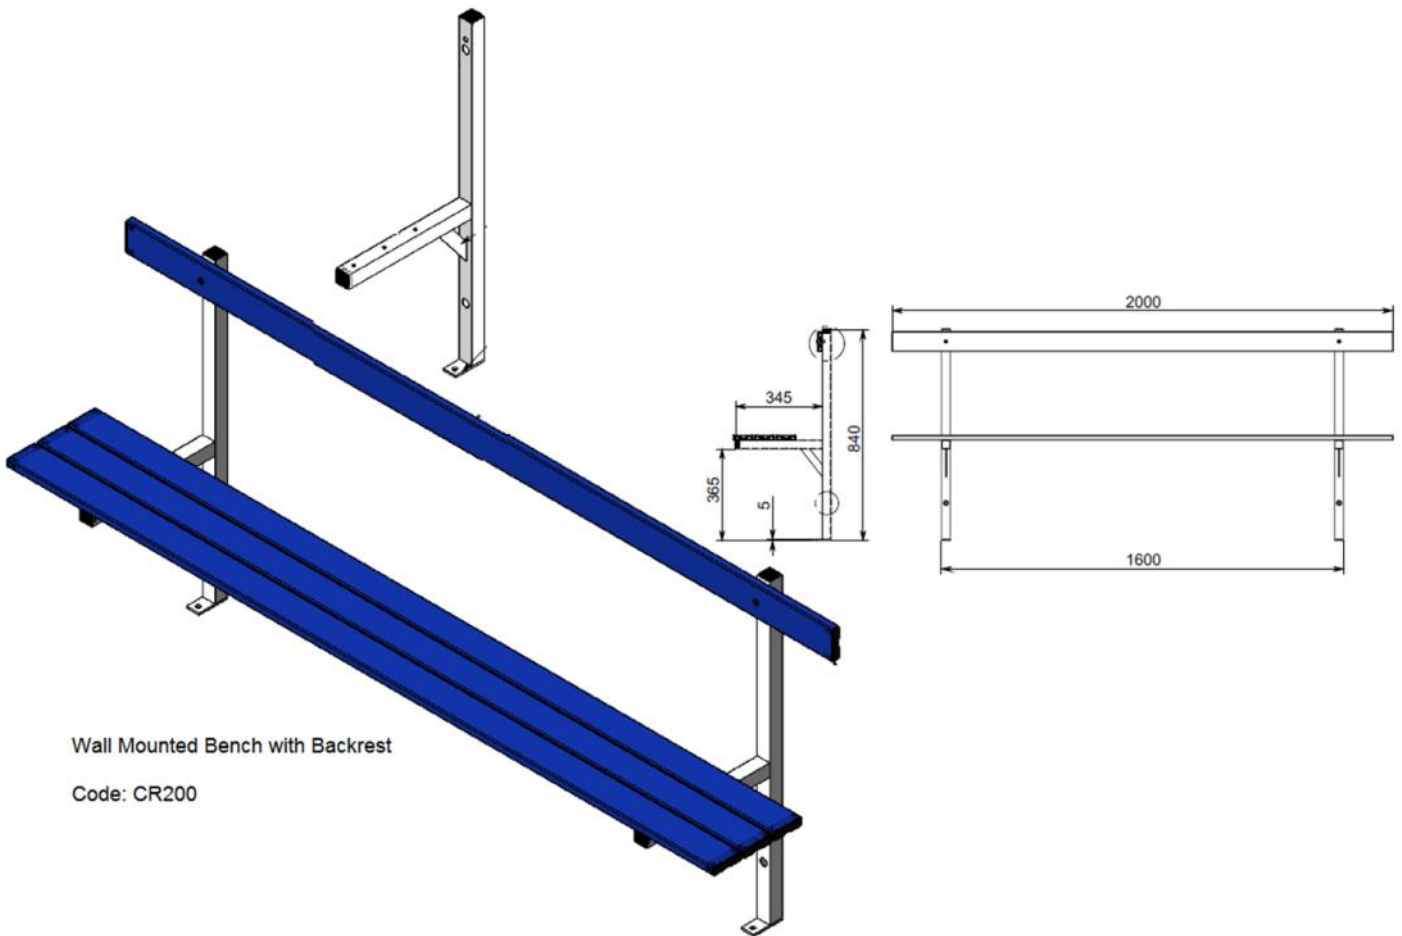

ESSENTIAL CHANGING ROOM SYSTEMS

Wall Mounted Bench with Backrest

Wall Mounted Bench with Backrest

Code: CR200

CONTACT US TODAY FOR ADDITIONAL INFORMATION

www.hitechsports.com.au

info@hitechsports.com.au

PO Box 38 Wilston Qld 4051

1300 500 314 07 3168 2978