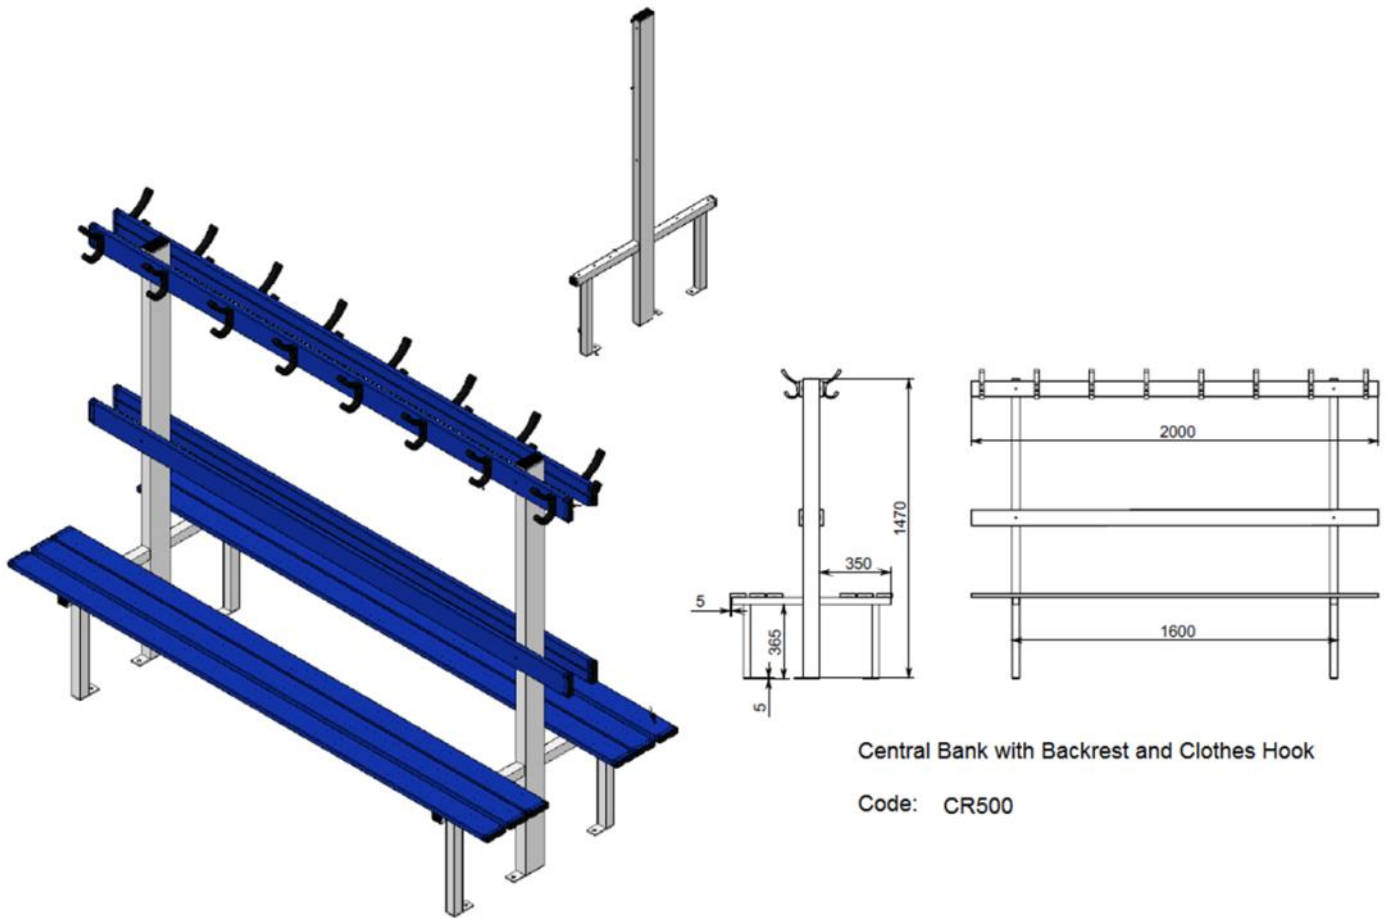

ESSENTIAL CHANGING ROOM SYSTEMS

Central Bank with Backrest and Clothes Hooks

CONTACT US TODAY FOR ADDITIONAL INFORMATION

www.hitechsports.com.au

info@hitechsports.com.au

PO Box 38 Wilston Qld 4051

1300 500 314 07 3168 2978