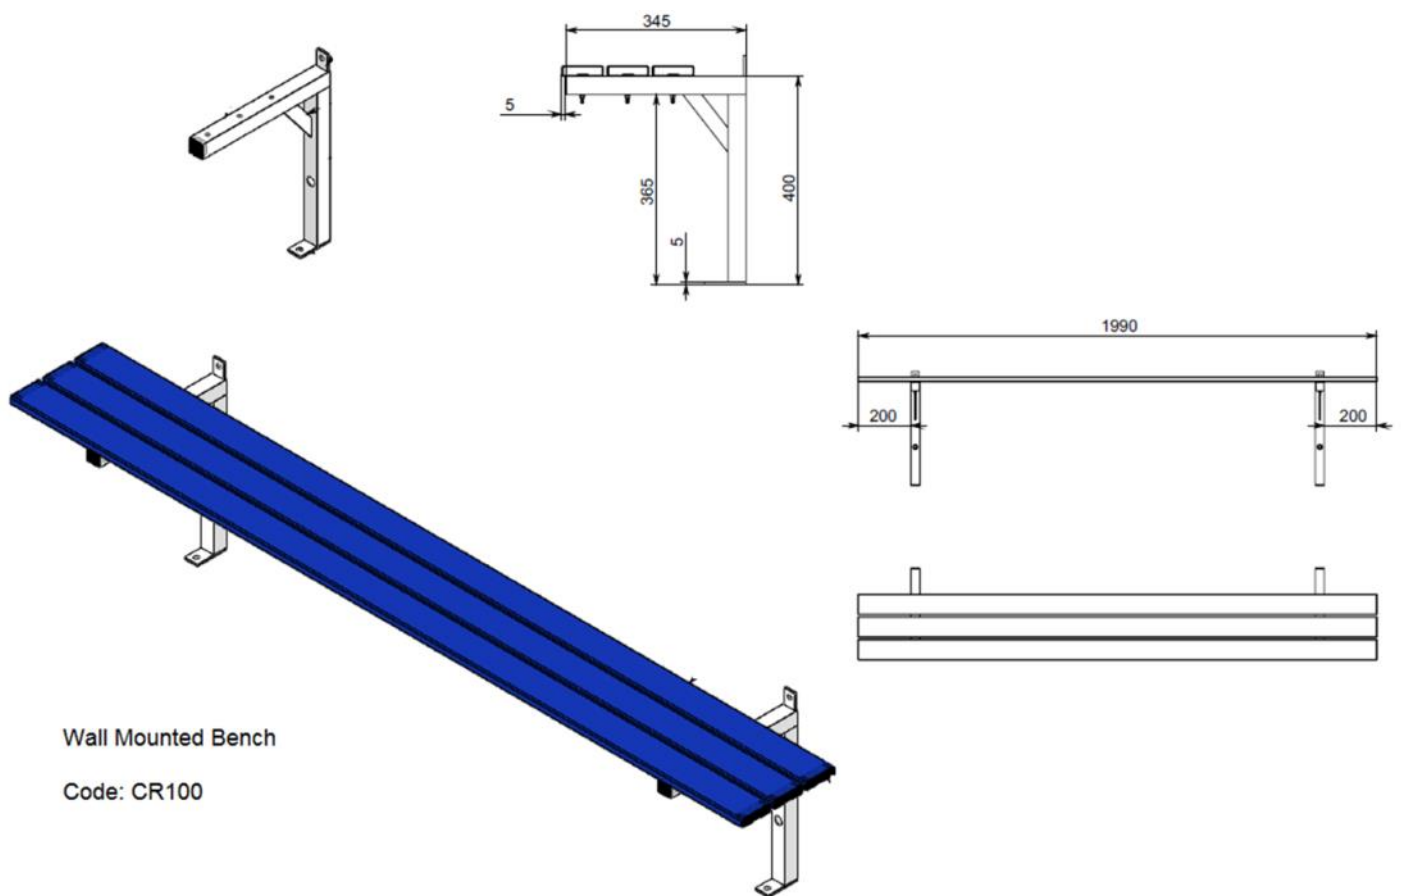

ESSENTIAL CHANGING ROOM SYSTEMS

Wall Mounted Bench

Wall Mounted Bench

Code: CR100

CONTACT US TODAY FOR ADDITIONAL INFORMATION

www.hitechsports.com.au

info@hitechsports.com.au

PO Box 38 Wilston Qld 4051

1300 500 314 07 3168 2978