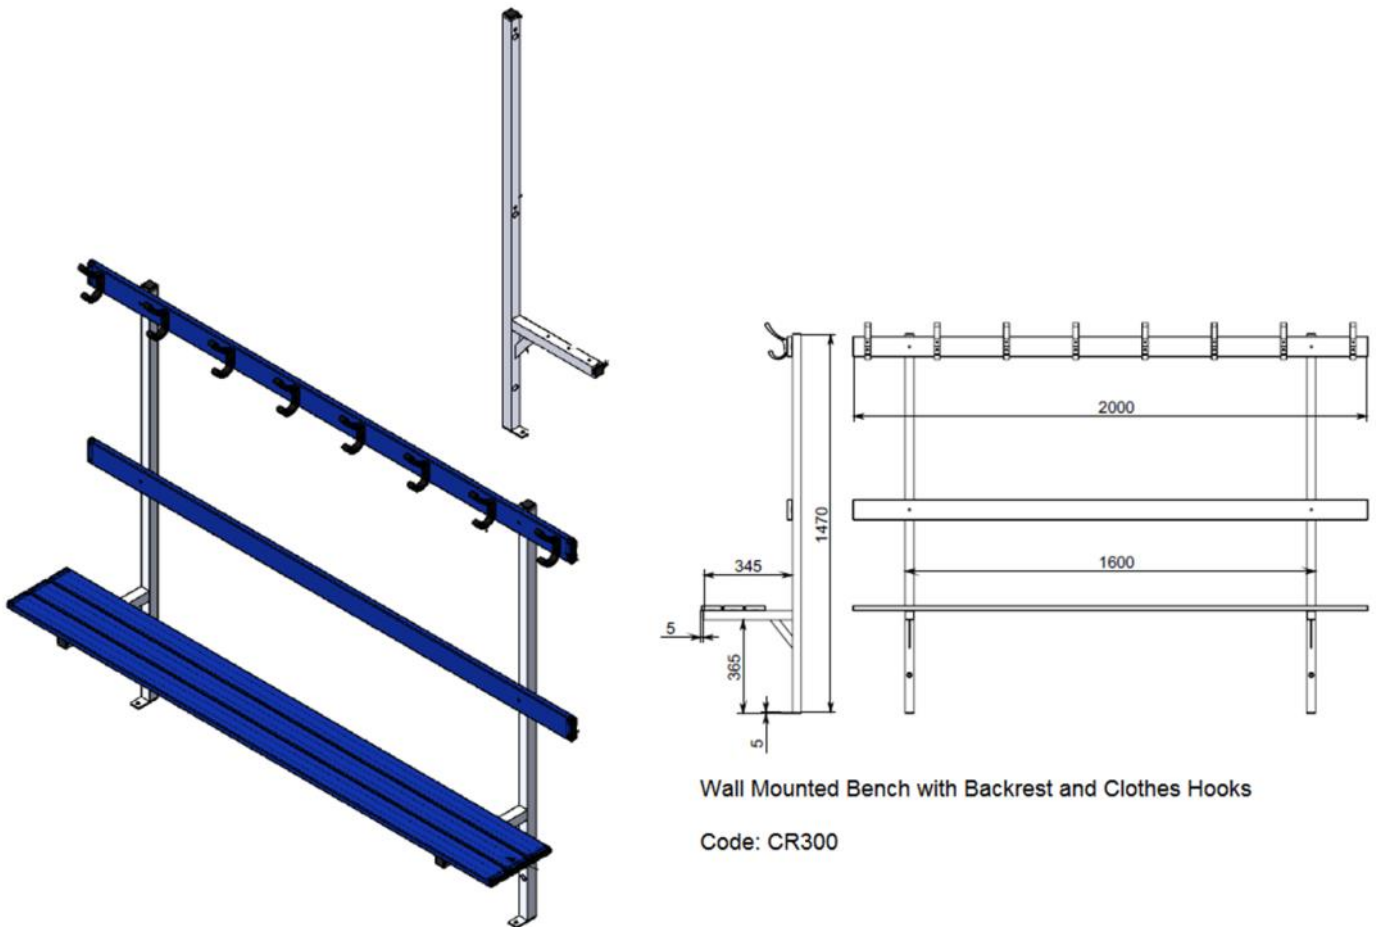

ESSENTIAL CHANGING ROOM SYSTEMS

Wall Mounted Bench with Backrest and Clothes Hooks

Wall Mounted Bench with Backrest and Clothes Hooks

Code: CR300

CONTACT US TODAY FOR ADDITIONAL INFORMATION

www.hitechsports.com.au

info@hitechsports.com.au

PO Box 38 Wilston Qld 4051

1300 500 314 07 3168 2978