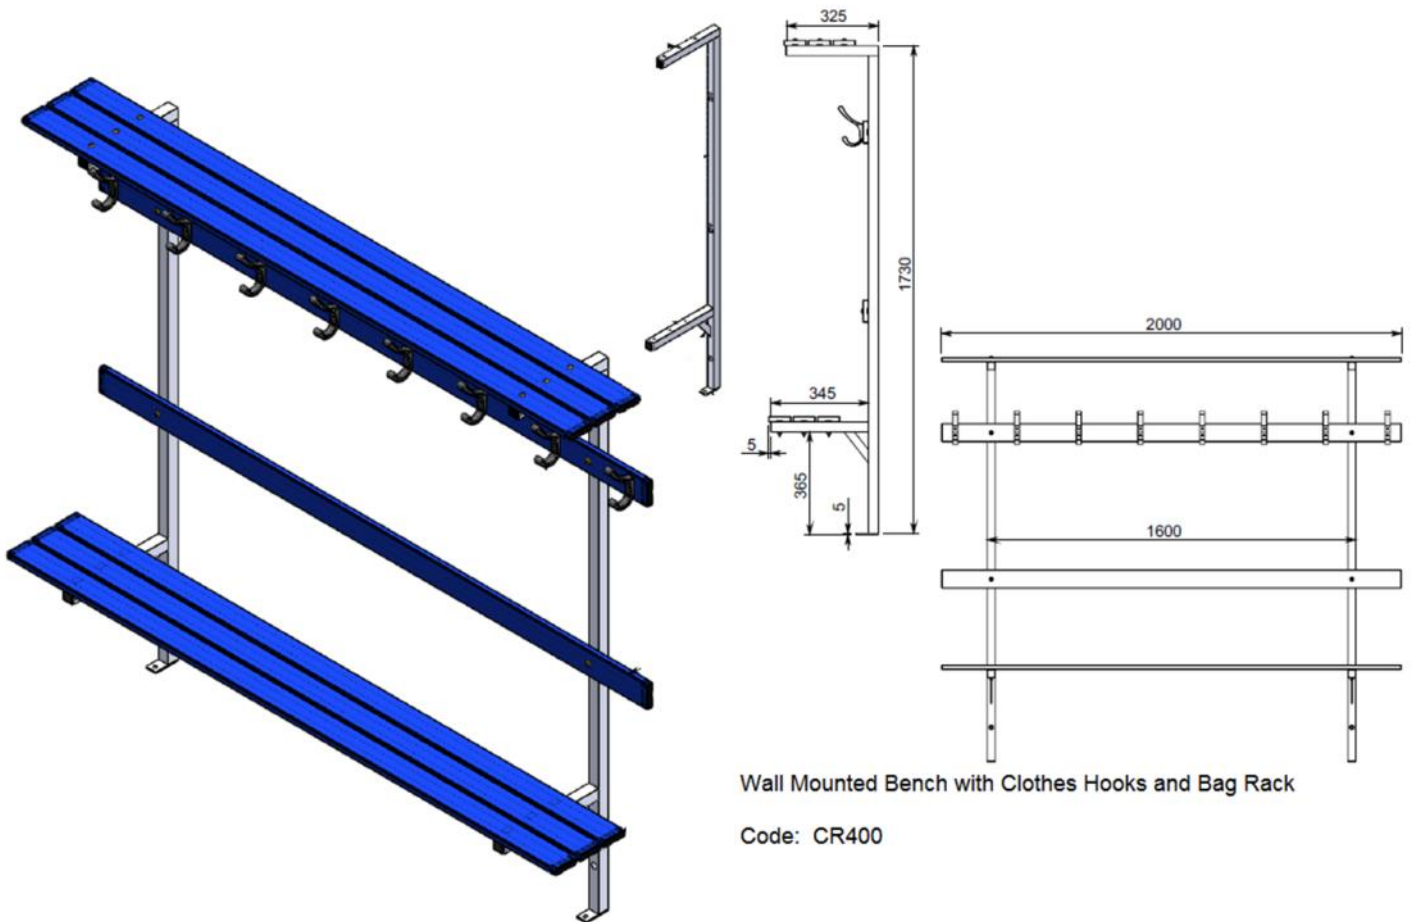

ESSENTIAL CHANGING ROOM SYSTEMS

Wall Mounted Bench with Backrest, Clothes Hooks, and Bag Rack

CONTACT US TODAY FOR ADDITIONAL INFORMATION

www.hitechsports.com.au

info@hitechsports.com.au

PO Box 38 Wilston Qld 4051

1300 500 314 07 3168 2978