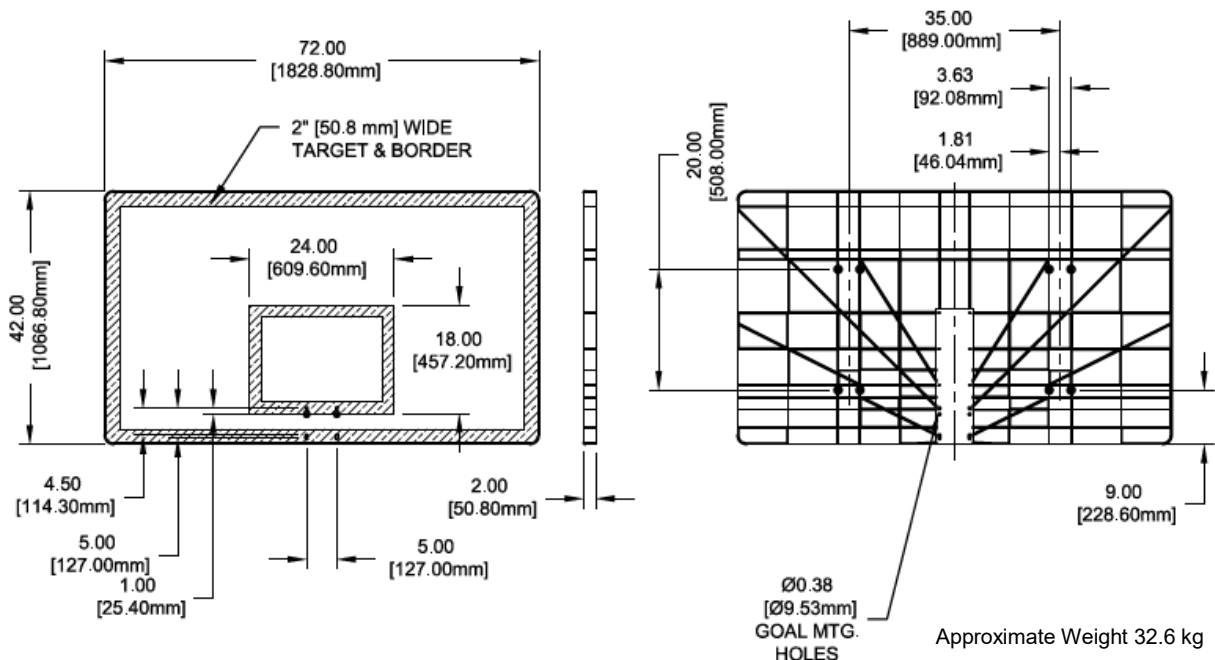

ESSENTIALS FIBREGLASS BASKETBALL BACKBOARD

HiTech Sports Essentials Basketball Backboard can be used on FIBA 3 certified systems and is suitable for indoor and outdoor installation.

- Manufactured from high tensile moulded fibreglass and finished with a hard wearing gel coating.
- Improved durability compared to timber backboards, impervious to water, delamination, splitting, and splinter resistant.
- 50mm thick heavily ribbed reinforced design for superior consistent rebound
- Direct ferrule connection through rear of board, and no bolts on the front face.
- Heavy duty metal goal mounting plate to distribute dunk loads on impact.