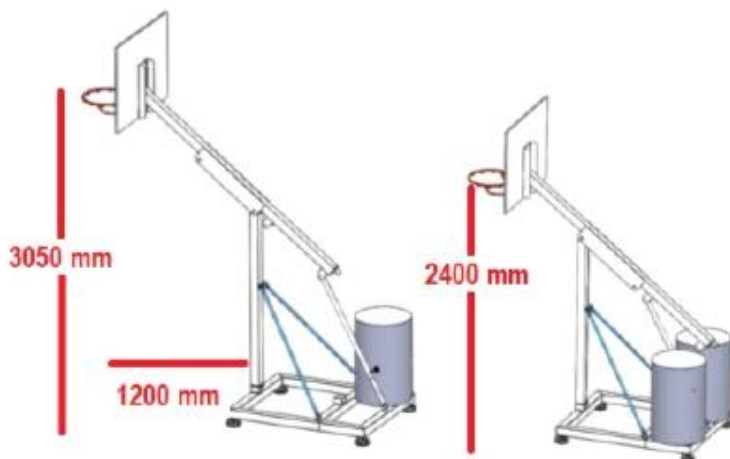

ESSENTIALS 3X3 PORTABLE BACKSTOP

A sturdy 3x3 basketball system designed specifically for 3x3 portable competitions.

Designed to keep costs down, the system is non-rust, and intended to be used either as a temporary portable backstop which can be transported from venue to venue in a van, ute or trailer, or can be used in a venue full time.

- Fitted with adjustable feet, this system can be demounted and flat packed for easy freight from venue to venue, and quickly set up on site for play.
- Supplied with a ½ size backboard, the system can be set at senior or junior height, and has a full 1.2m clearance off the court in the full height position so the base is not on the court.
- When ballast (not included) is added, the system can withstand rugged play and dunking, and is stable in strong winds.
- Options including padding and a spring loaded goal are available on request.