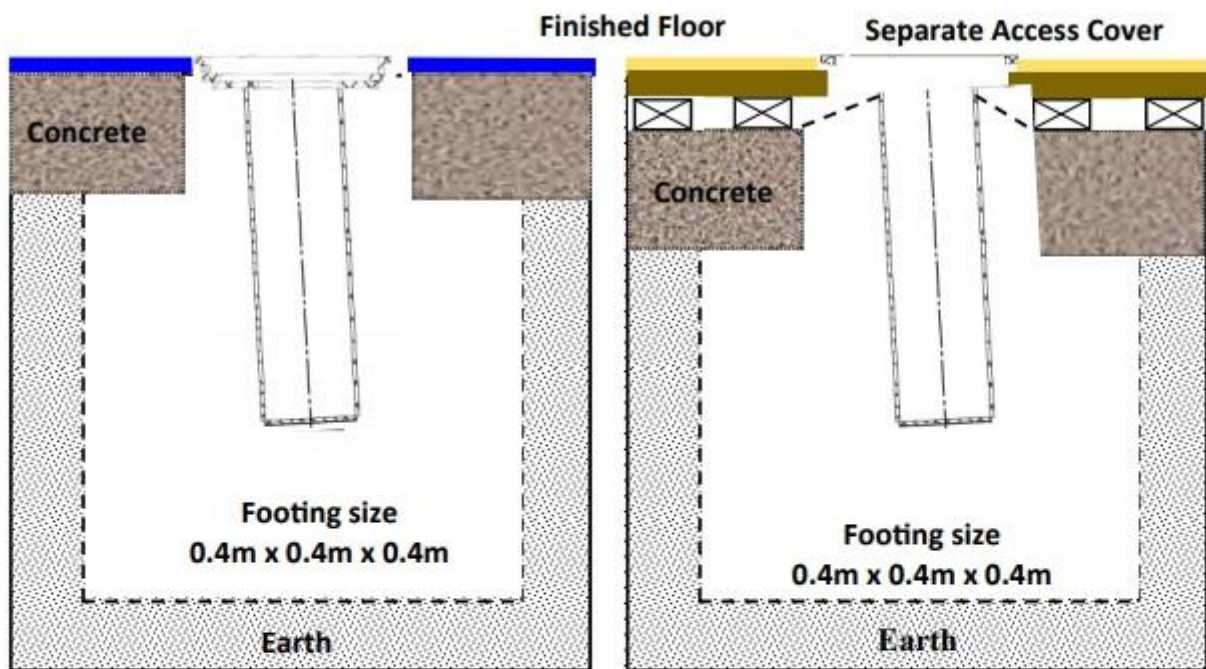

## ALULINE VOLLEYBALL SLEEVE INSTALLATION

Volleyball posts are installed at 11m centres.

**Synthetic Floor**

**Floating Floor**

**CONTACT US TODAY FOR ADDITIONAL INFORMATION**

[www.hitechsports.com.au](http://www.hitechsports.com.au)