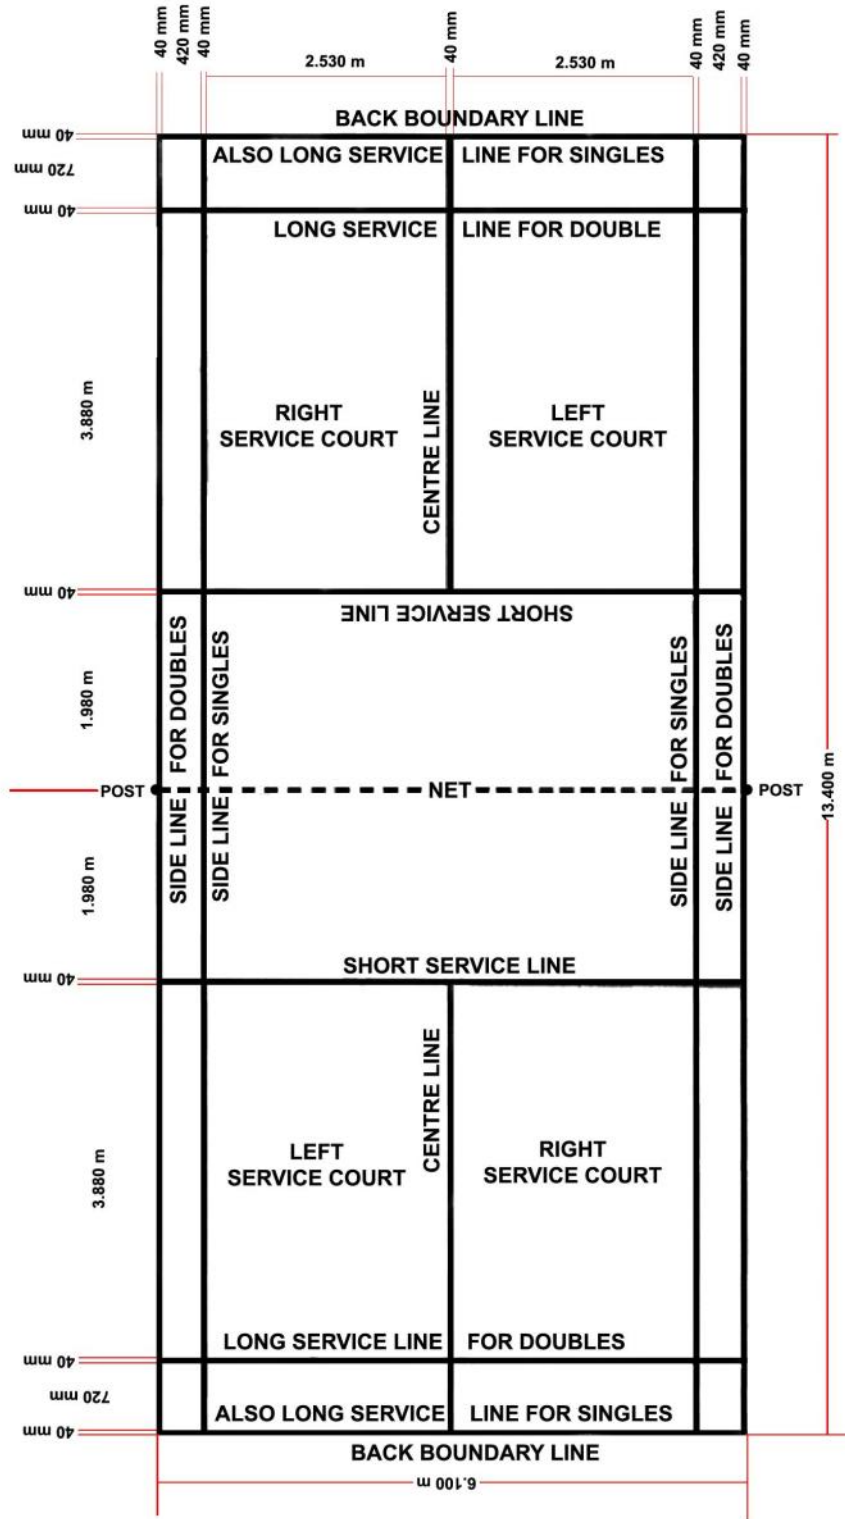

BADMINTON COURT LAYOUT

CONTACT US TODAY FOR ADDITIONAL INFORMATION

www.hitechsports.com.au

info@hitechsports.com.au

PO Box 38 Wilston Qld 4051

1300 500 314 07 3168 2978