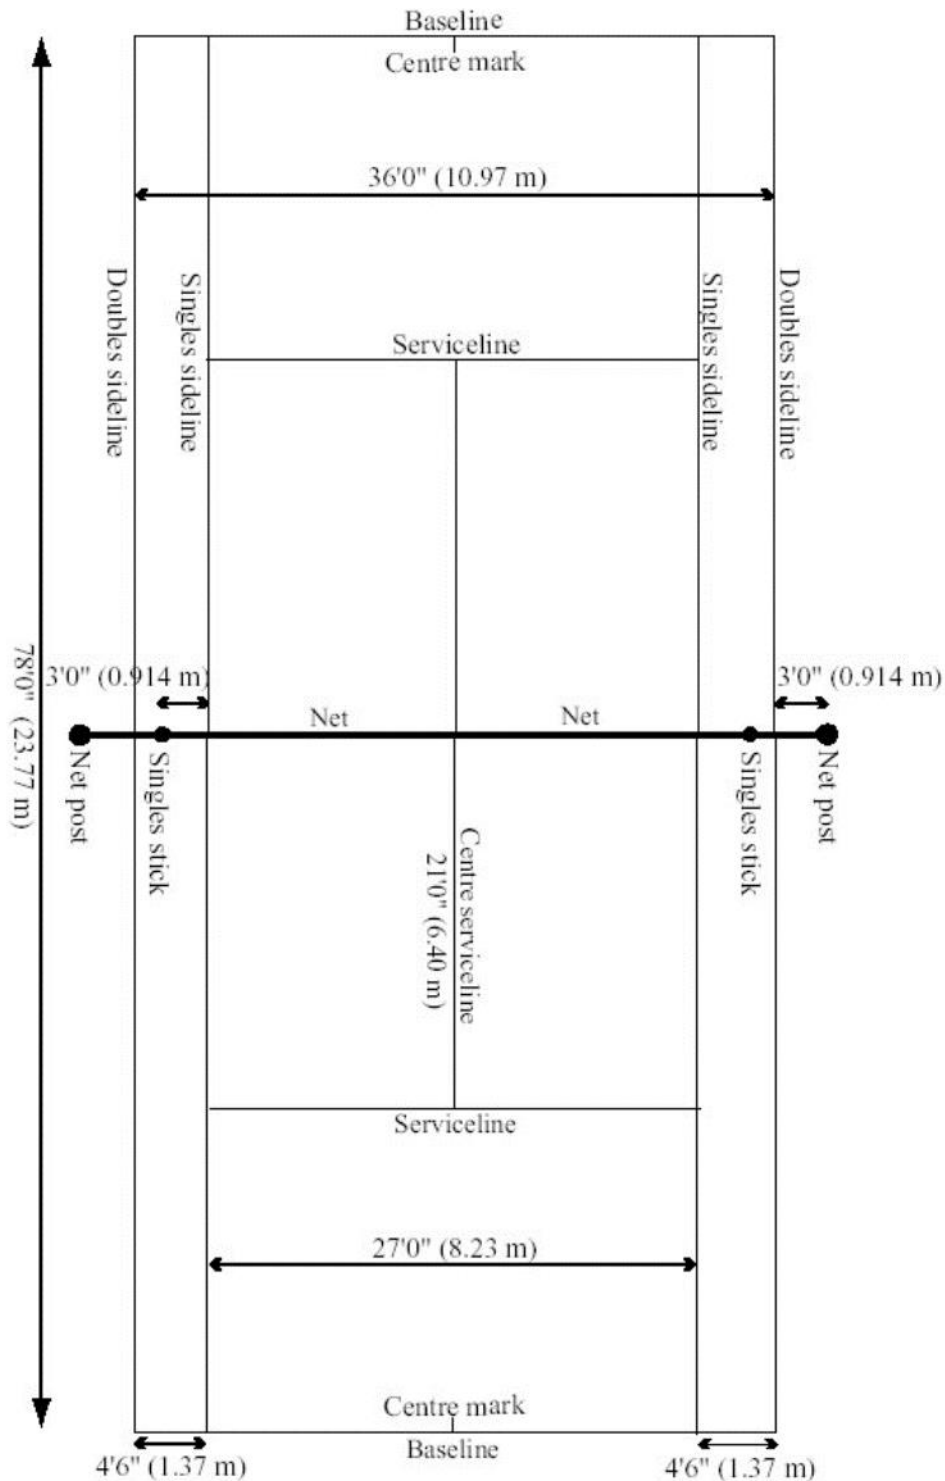

## TENNIS COURT LAYOUT

**CONTACT US TODAY FOR ADDITIONAL INFORMATION**

[www.hitechsports.com.au](http://www.hitechsports.com.au)

[info@hitechsports.com.au](mailto:info@hitechsports.com.au)

PO Box 38 Wilston Qld 4051