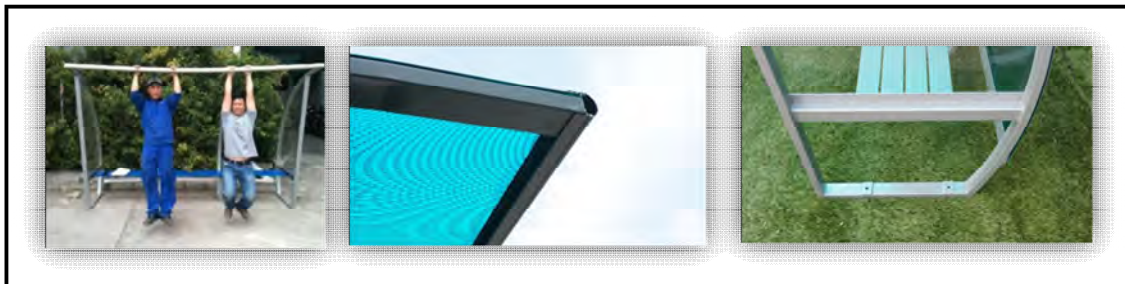

Essentials Player Shelter

The Essentials Player Shelter is a durable modular system designed for permanent or mobile deployment around sports fields.

Made from strong but non-rust aluminium, the system has been tested to withstand high loads, and is finished with a durable polycarbonate cladding (available in cloud or green).

The frame comes with a silver finish but can also be powder coated on request.

The system is available in 1 m increments to suit up to 12 players.

System:	Player Shelters
Product Code:	PSES
Related Product:	PSAL, Hockey, Football, Rugby, AFL