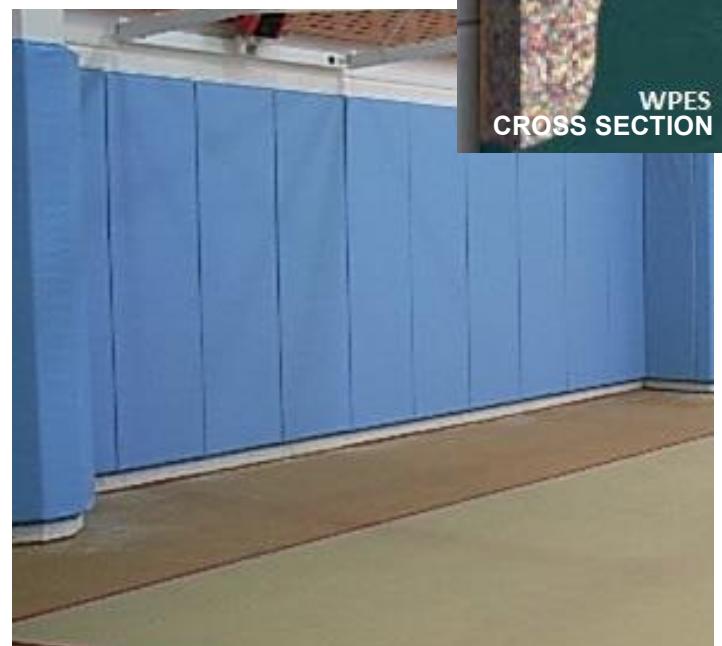

ESSENTIALS PROTECTIVE WALL PADS

Wall padding has become an important protective measure in facilities around the world, and our range of systems is intended to give options to facility owners and designers to meet their specific needs.

Essentials Pads (WPES)

- Intermediate pad using re-bonded PU foam 50mm thick.
- Rip stop vinyl cover for low abrasion in impact and ease of cleaning.
- Timber backing for strength and no-sag longevity.
- Range of recessed mounting options - concealed nail, screw or removable on channels.
- 1800 x 600mm standard size.
- Can also have custom sizes and fitted corners made on request.