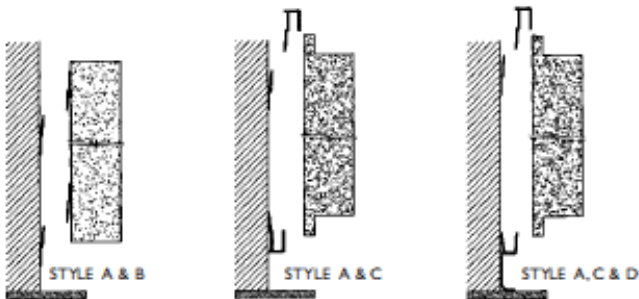

ESSENTIALS PROTECTIVE WALL PADS

Wall padding has become an important protective measure in facilities around the world, and our range of systems is intended to give options to facility owners and designers to meet their specific needs.

Essentials Pads (WPES)

- Intermediate pad using re-bonded PU foam 50mm thick.
- Rip stop vinyl cover for low abrasion in impact and ease of cleaning.
- Timber backing for strength and no-sag longevity.
- Range of recessed mounting options - concealed nail, screw or removable on channels.
- 1800 x 600mm standard size.
- Can also have custom sizes and fitted corners made on request.