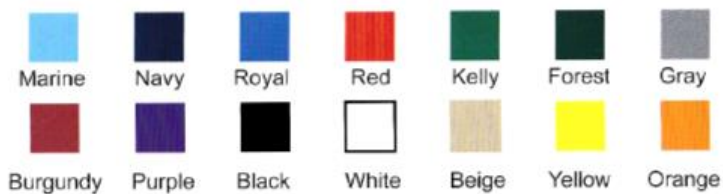

Essentials Pads (WPES)

- Intermediate pad using re-bonded PU foam 50mm thick.
- Rip stop vinyl cover for low abrasion in impact and ease of cleaning.
- Timber backing for strength and no-sag longevity.
- Range of recessed mounting options - concealed nail, screw or removable on channels.
- 1800 x 600mm standard size.
- Can also have custom sizes and fitted corners made on request.