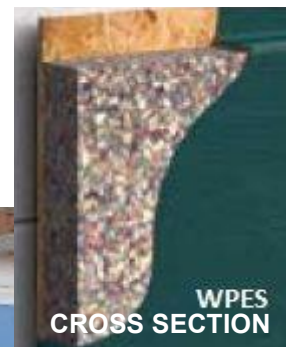

ESSENTIALS PROTECTIVE WALL PADS

Wall padding has become an important protective measure in facilities around the world, and our range of systems is intended to give options to facility owners and designers to meet their specific needs.

Essentials Pads (WPES)

- Intermediate pad using re-bonded PU foam 50mm thick.
- Rip stop vinyl cover for low abrasion in impact and ease of cleaning.
- Timber backing for strength and no-sag longevity.
- Range of recessed mounting options - concealed nail, screw or removable on channels.
- 1800 x 600mm standard size.
- Can also have custom sizes and fitted corners made on request.