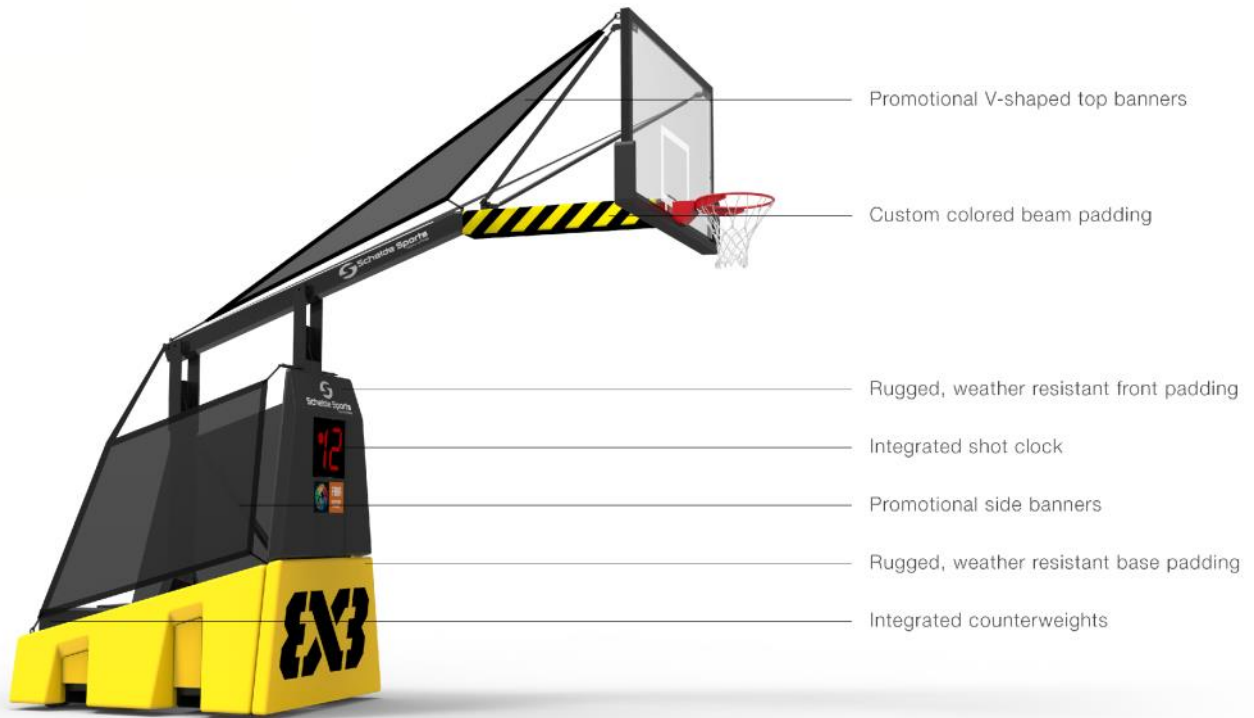

## SAM 3X3 PORTABLE BACKSTOP

Promotional V-shaped top banners

Custom colored beam padding

Rugged, weather resistant front padding

Integrated shot clock

Promotional side banners

Rugged, weather resistant base padding

Integrated counterweights

<b>Unit</b>	Same frame, characteristics and ease of use as our SAM 225 Club., Anti-glare BLACK steelwork, Projection 225cm, Automatic Pedestal Feet (APF).
<b>Backboard</b>	Official 1800 x 1050 mm dunk proof glass backboard, Anti-glare BLACK frame and V-braces, 180° Pro Action dunk ring, BLACK backboard padding out of solid foam.
<b>Padding</b>	Urban Style padding set, Available in yellow/black colour combination or all black, Weather proof (rain and UV resistant), Same easy attachments as our standard SAM padding.
<b>Anchoring</b>	Standard equipped with extra (removable) counterweights for freestanding use, Floor anchor included.
<b>Promotional Banners</b>	Equipped with promotional banners to offer advertising space during 3x3 events, Logo's & brands to be applied locally, Attached with clips, easy to remove.
<b>Integrated Shot Clock (optional)</b>	Weather proof, Adapted LED lights for outdoor use, Wireless communication, Extra strong to withstand ball impacts.