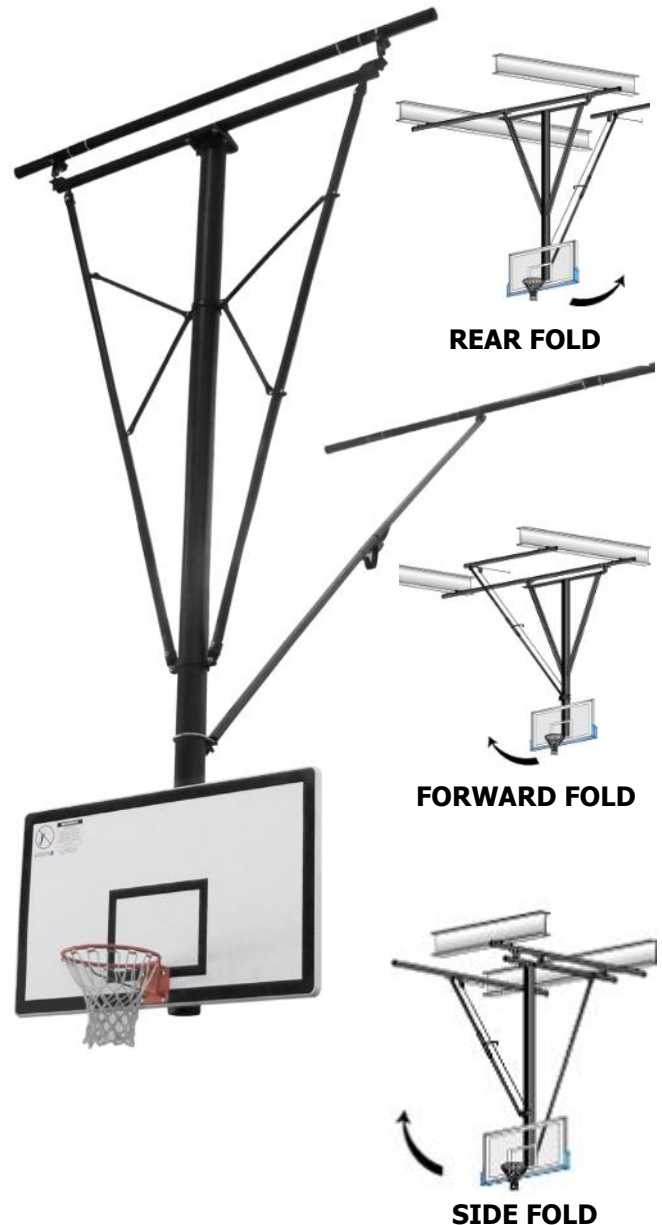

ESSENTIALS ROOF MOUNT BASKETBALL

HiTech Sport's Essentials Roof Mounted Basketball Range is designed to provide a cost effective version of the International FIBA level systems used in big stadiums for venues where the top line product is not required.

- Designed and engineered specifically to provide flexible installation of a quality product with lower costs.
- Forward, Rear or Side folding installation to suit any space.
- Triangular mast support for resistance to sway.
- Mechanical locking arm to hold system in position (not gravity reliant).
- Direct mount goal connection to centre mast providing complete structural strength.
- A mounting height of up to 9M on standard systems (higher systems can be customised).
- Full size 50mm reinforced fibreglass backboard for improved strength and ball rebound.
- Supplied standard with electric winches.
- Tested and Certified for International FIBA Level 3 Basketball Competition, Education QLD Basketball Specifications and Australian Design Standards.
- Ideal for use in schools, recreation and community centres.

Check the [online video](#) for full demonstration of this system. Upgrades such as spring loaded rings, backboard padding, [height adjustment systems](#), safety straps are also available.

Please note custom configurations require longer lead times and additional costs and all installations require structural steel beams to already be in place.

System: Basketball
Product Code: BBESR
Related Products: [BBAAG](#) [BBSTR](#) [BBESW](#)
[BBSTW](#) [BBEWN](#)

CONTACT US TODAY FOR ADDITIONAL INFORMATION

www.hitechsports.com.au
info@hitechsports.com.au
PO Box 38 Wilston Qld 4051
1300 500 314 07 3168 2978