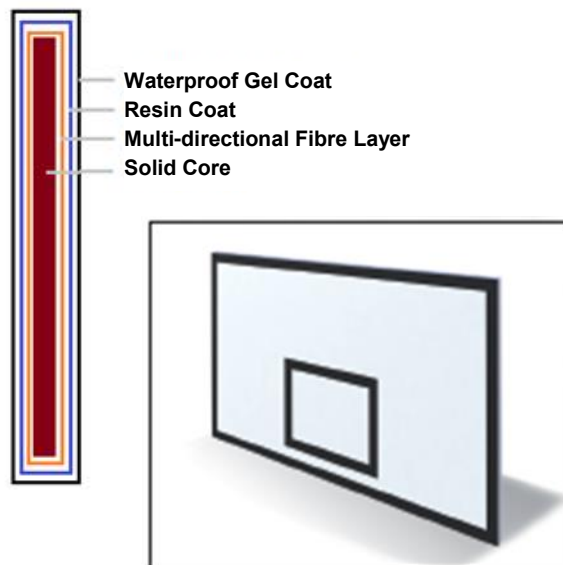

BASELINE FIBREGLASS BASKETBALL BACKBOARD

The Baseline backboard is a cost effective entry level backboard that can be fitted to many HiTech Sports Basketball systems.

Designed to provide a superior product to wooden backboards, this system includes a glass fibre/resin application to a solid timber core for additional weather resistance and rigidity, finished in a hard wearing gel coat.

This product has similar performance to glass boards in terms of rebound, but is vastly superior strength and weather resistance and offers a budget alternative with a range of higher level upgrades that can be fitted at any time down the track.

Can be retrofitted to replace timber backboards on existing systems.

System: **Basketball**
Product Code: **BBBLB**
Related Products: **BBESBOARD BBARG**

CONTACT US TODAY FOR ADDITIONAL INFORMATION

www.hitechsports.com.au
info@hitechsports.com.au
PO Box 38 Wilston Qld 4051
1300 500 314 07 3168 2978