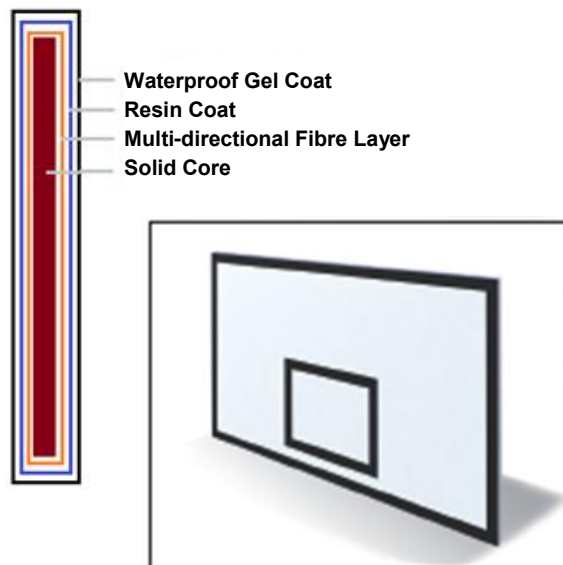

BASELINE FIBREGLASS BASKETBALL BACKBOARD

The Baseline backboard is a cost effective entry level backboard that can be fitted to many HiTech Sports Basketball systems.

Designed to provide a superior product to wooden backboards, this system includes a glass fibre/resin application to a solid timber core for additional weather resistance and rigidity, finished in a hard wearing gel coat.

This product has similar performance to glass boards in terms of rebound, but is vastly superior strength and weather resistance and offers a budget alternative with a range of higher level upgrades that can be fitted at any time down the track.

Can be retrofitted to replace timber backboards on existing systems.

System: **Basketball**
Product Code: **BBBLB**
Related Products: **BBFB BBARG**

CONTACT US TODAY FOR ADDITIONAL INFORMATION

www.hitechsports.com.au
info@hitechsports.com.au
PO Box 38 Wilston Qld 4051
1300 500 314 07 3168 2978