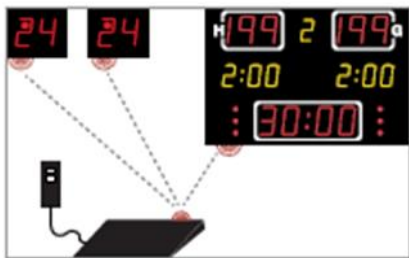

NAUTRONIC SHOT SYSTEMS

Highest quality shot clocks, wirelessly controlled to save installation costs.

Made from a custom aluminium chassis with plexiglass front cover tested to DIN 18032-2 ball impact standards.

Supplied synchronised with main scoreboard, or available as stand alone systems.

Systems include a loud horn with auto cut-out to prevent burnout.

Wireless connectivity standard on all systems.

Shotclock controller included with our range connects to the Naucon 1000 Wireless Touchscreen Controller

NC21790

- FIBA Level 3 Certified
- Shotclock 210mm digits
- 1/10 seconds display for final 5 seconds

To use LED backboard lights an NG-LEDOUT adaptor is required (additional).

NC21792

- FIBA Level 3 Certified
- Shotclock 210mm digits
- Game Time 120mm digits
- 500 x 450 x 80mm
- 1/10 seconds display for final 5 seconds