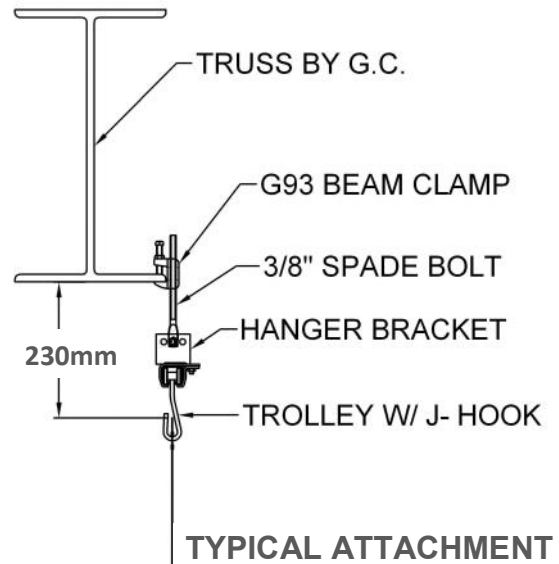

ESSENTIALS WALK DRAWN DIVIDING CURTAIN

The Essentials walk drawn dividing curtain is budget solution to reduce ball movements between courts in sports facilities.

As opposed to upwards retracting systems, walk draw curtains retract to the side of the building on a cable or track, and store against the wall or in a cupboard.

These systems are made from the same mildew and fire resistant rip stop vinyl base as the roof retractable systems, but do not have a steel member in the base to allow them to retract.

The curtain is mounted on specially designed nylon rollers that ensure it glides smoothly into position and back again, and the system can be made in different configurations such as a split in the centre, full mesh etc.

Please note with these systems, that the curtains can move along the track when deployed and will need to be corrected while in use.

System: Dividing Curtain
Product Code: CURTWD
Related Products: [CURTST](#) [CURTES](#)