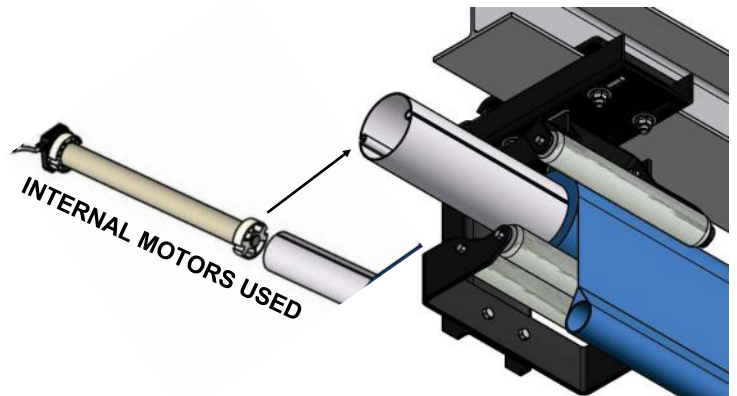

TOP ROLL DIVIDING CURTAIN

The Top Roll dividing curtain is an elegant show piece in any facility.

The curtain retracts onto a top roll, and the motor is fully concealed within the curtain adding to the aesthetic appeal.

The system is completely free of troublesome retractor cables, meaning the curtain is sleek, clean and without trip points in comparison to older designs.

The system is equipped with instant reversing winch operation to prevent burnout if direction is immediately changed.

Once retracted, it stores compactly and discretely, and can easily be housed within a bulkhead for 'invisibility'.

These systems are mounted to a structural beam, or can be mounted to a drop cradle off purlins.

They are extremely low maintenance and a wide range of colours are available both in rip stop vinyl, and in vinyl coated mesh for the transparent section.

CARRIER SYSTEM TYPICAL ATTACHMENT

System: Dividing Curtain
Product Code: CURTTR
Related Products: CURTST CURTES