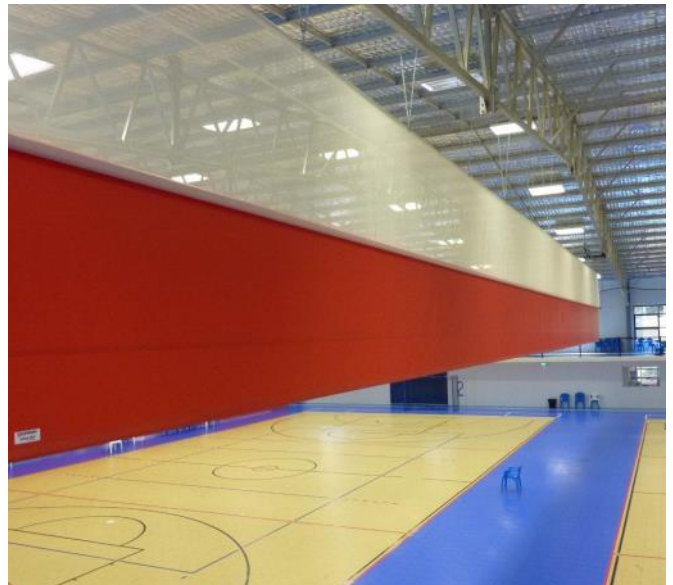

STADIA CENTRE ROLL DIVIDING CURTAIN

The HiTech Stadia Centre Roll dividing curtain range is the most advanced system currently available in the world. This curtain is completely free of troublesome retractor cables, meaning it is sleek, clean and without trip points in comparison to older designs.

- The latest system no longer has 'torque straps' to further enhance the lines and reduce maintenance.
- The curtain retracts onto a centre roll at twice the speed of comparable models, through concealed motors within the curtain adding to the aesthetic.
- The system has a thermal motor cut out and simple key switch operation.
- The latest model features larger centre tube diameter for faster operation, and more powerful motors.
- Once retracted, it stores more compactly than any other system in the world.
- These systems can be mounted to a structural beam or off purlins as required.
- Made from durable heavy mildew resistant rip stop vinyl and vinyl coated mesh for the transparent section, both materials are Fire Rated to AS/NZS 1530.3-1999 and available in a wide range of colours.

Check the online video for full demonstration of this system.

System: **Dividing Curtain**
Product Code: **CURTST**
Related Products: **CURTES**

CONTACT US TODAY FOR ADDITIONAL INFORMATION

www.hitechsports.com.au
info@hitechsports.com.au
PO Box 38 Wilston Qld 4051
1300 500 314 07 3168 2978