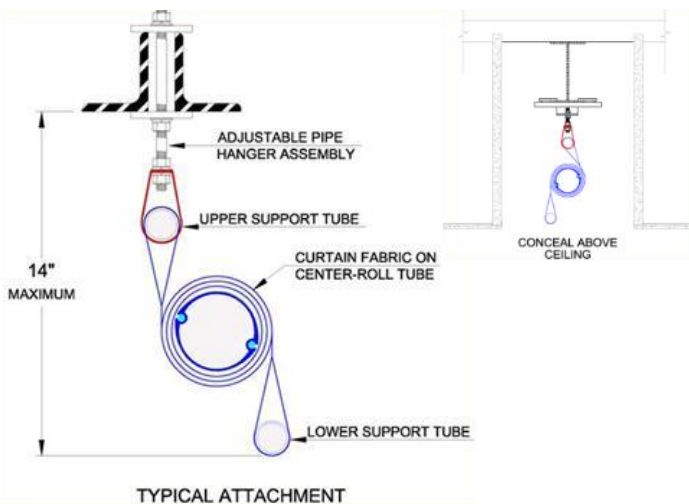

STADIA CENTRE ROLL DIVIDING CURTAIN

The HiTech Stadia Centre Roll dividing curtain range is the most advanced system currently available in the world. This curtain is completely free of troublesome retractor cables, meaning it is sleek, clean and without trip points in comparison to older designs.

- The latest system no longer has 'torque straps' to further enhance the lines and reduce maintenance.
- The curtain retracts onto a centre roll, and at twice the speed of comparable models, through concealed motors within the curtain adding to the aesthetic.
- The system has a thermal motor cut out and a simple key winch operation.
- The latest model features larger centre tube diameter for faster operation, and more powerful motors.
- Once retracted, it stores more compactly than any other system in the world.
- These systems can be mounted to a structural beam or off purlins as required.
- Extremely low maintenance and a wide range of colours are available both in rip stop vinyl, and in vinyl coated mesh for the transparent section.

Check the [online video](#) for full demonstration of this system.

System: **Dividing Curtain**
Product Code: **CURTST**
Related Products: **CURTES**

CONTACT US TODAY FOR ADDITIONAL INFORMATION

www.hitechsports.com.au
info@hitechsports.com.au
PO Box 38 Wilston Qld 4051
1300 500 314 07 3168 2978