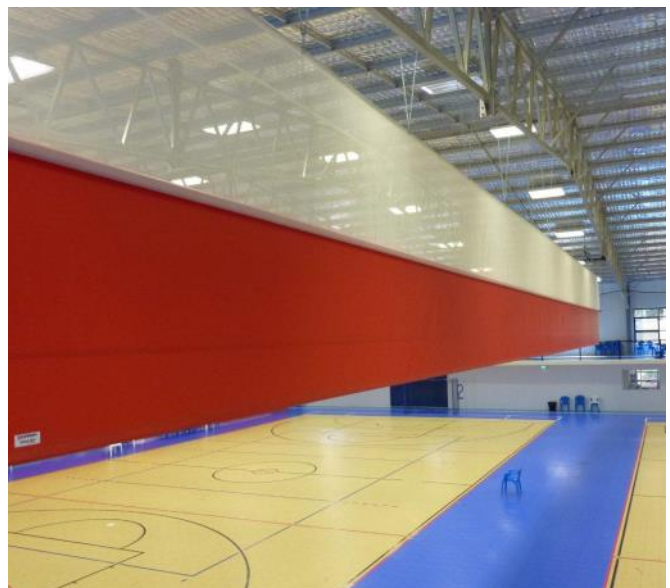

STADIA CENTRE ROLL DIVIDING CURTAIN

The HiTech Stadia Centre Roll dividing curtain range is the most advanced system currently available in the world. This curtain is completely free of troublesome retractor cables, meaning it is sleek, clean and without trip points in comparison to older designs.

- The latest system no longer has 'torque straps' to further enhance the lines and reduce maintenance.
- The curtain retracts onto a centre roll, and at twice the speed of comparable models, through concealed motors within the curtain adding to the aesthetic.
- The system has a thermal motor cut out and a simple key winch operation.
- The latest model features larger centre tube diameter for faster operation, and more powerful motors.
- Once retracted, it stores more compactly than any other system in the world.
- These systems can be mounted to a structural beam or off purlins as required.
- Extremely low maintenance and a wide range of colours are available both in rip stop vinyl, and in vinyl coated mesh for the transparent section.

Check the [online video](#) for full demonstration of this system.

System: **Dividing Curtain**
Product Code: **CURTST**
Related Products: **CURTES**

CONTACT US TODAY FOR ADDITIONAL INFORMATION

www.hitechsports.com.au
info@hitechsports.com.au
PO Box 38 Wilston Qld 4051
1300 500 314 07 3168 2978