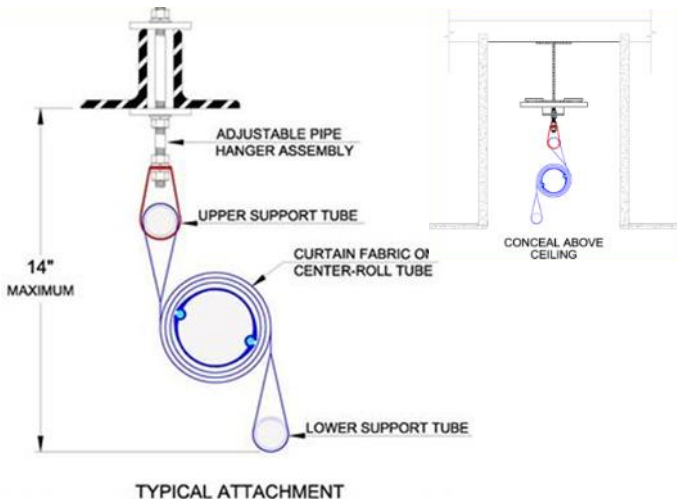

STADIA CENTRE ROLL DIVIDING CURTAIN

The HiTech Stadia Centre Roll dividing curtain range is the most advanced system currently available in the world. This curtain is completely free of troublesome retractor cables, meaning it is sleek, clean and without trip points in comparison to older designs.

- The latest system no longer has 'torque straps' to further enhance the lines and reduce maintenance.
- The curtain retracts onto a centre roll at twice the speed of comparable models, through concealed motors within the curtain adding to the aesthetic.
- The system has a thermal motor cut out and simple key switch operation.
- The latest model features larger centre tube diameter for faster operation, and more powerful motors.
- Once retracted, it stores more compactly than any other system in the world.
- These systems can be mounted to a structural beam or off purlins as required.
- Made from durable heavy mildew resistant rip stop vinyl and vinyl coated mesh for the transparent section, both materials are Fire Rated to AS/NZS 1530.3-1999 and available in a wide range of colours.

Check the online video for full demonstration of this system.

System: **Dividing Curtain**
Product Code: **CURTST**
Related Products: **CURTES**

CONTACT US TODAY FOR ADDITIONAL INFORMATION

www.hitechsports.com.au
info@hitechsports.com.au
PO Box 38 Wilston Qld 4051
1300 500 314 07 3168 2978