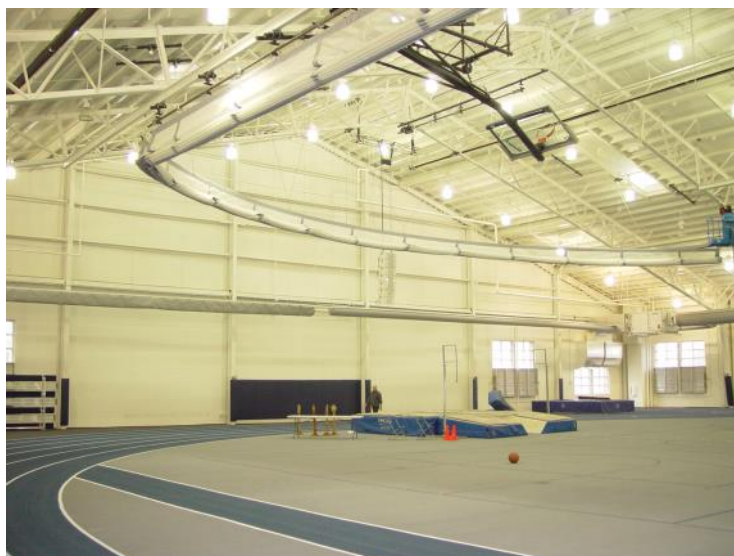

## ESSENTIALS RADIUS DIVIDING CURTAIN

The Radius Dividing Curtain system is custom engineered for individual facilities, and is designed to allow a wrap around curtain to enclose a court.

The system features segmented curtains to allow access to the court, and is based on a traditional Essentials style folding curtain.

Radius curtains like all of the range can be solid mesh or all vinyl, or any combination in between, and are operated by a key switch and electric motor with micro switch height control.

Please [contact us](#) for more information