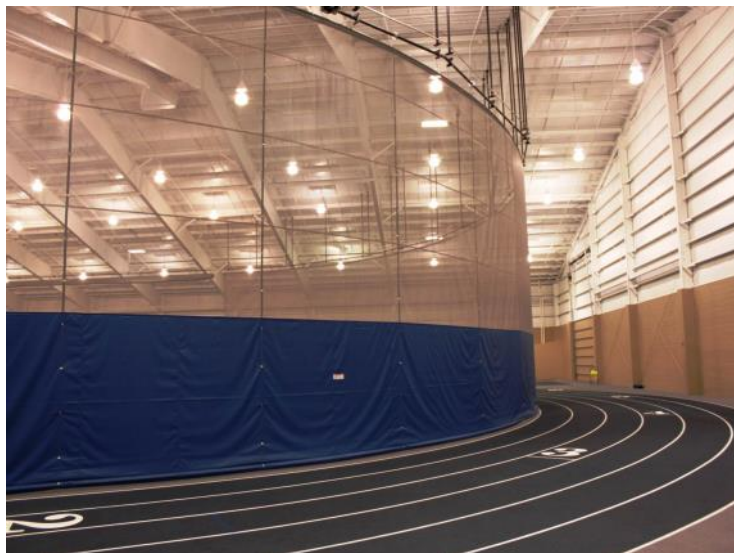

## ESSENTIALS RADIUS DIVIDING CURTAIN

The Radius Dividing Curtain system is custom engineered for individual facilities, and is designed to allow a wrap around curtain to enclose a court.

The system features segmented curtains to allow access to the court, and is based on a traditional Essentials style folding curtain.

Radius curtains like all of the range can be solid mesh or all vinyl, or any combination in between, and are operated by a key switch and electric motor with micro switch height control.

Please [contact us](#) for more information