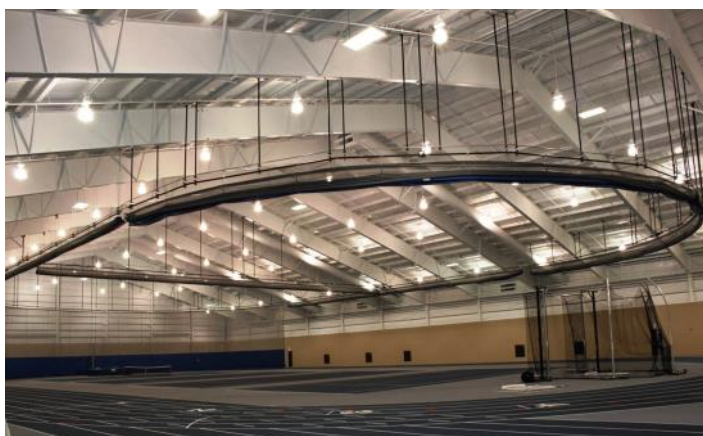

## ESSENTIALS RADIUS DIVIDING CURTAIN

The Radius Dividing Curtain system is custom engineered for individual facilities, and is designed to allow a wrap around curtain to enclose a court.

The system features segmented curtains to allow access to the court, and is based on a traditional Essentials style folding curtain.

Radius curtains like all of the range can be solid mesh or all vinyl, or any combination in between, and are operated by a key switch and electric motor with micro switch height control.

Please [contact us](#) for more information