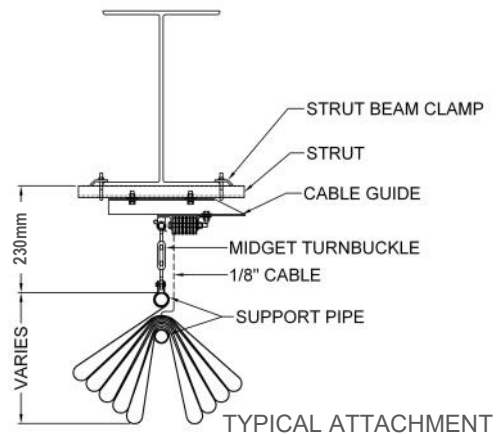

ESSENTIALS PEAK FOLD DIVIDING CURTAIN

The Essentials Peak Fold dividing curtains are an innovative solution for facilities with low roof heights, and an apexed ceiling.

The curtain is an Essentials style fold up design, and “folds” in the middle as it retracts to allow it to fold to mimic the slope of the ceiling.

The system typically has 2m of opaque vinyl at the base, and vinyl coated mesh at the top, however can be converted to all vinyl, or all mesh configurations if required.

The system is operated by key switch with a micro-switch limiting controller to automatically determine heights when raised and lowered. Curtains are facility specific.

Please [contact us](#) for more information.

System: Dividing Curtain
Product Code: CURTPF
Related Products: CURTST CURTES

FIBA
EQUIPMENT
& VENUE

CONTACT US TODAY FOR ADDITIONAL INFORMATION

www.hitechsports.com.au
info@hitechsports.com.au
PO Box 38 Wilston Qld 4051
1300 500 314 07 3168 2978