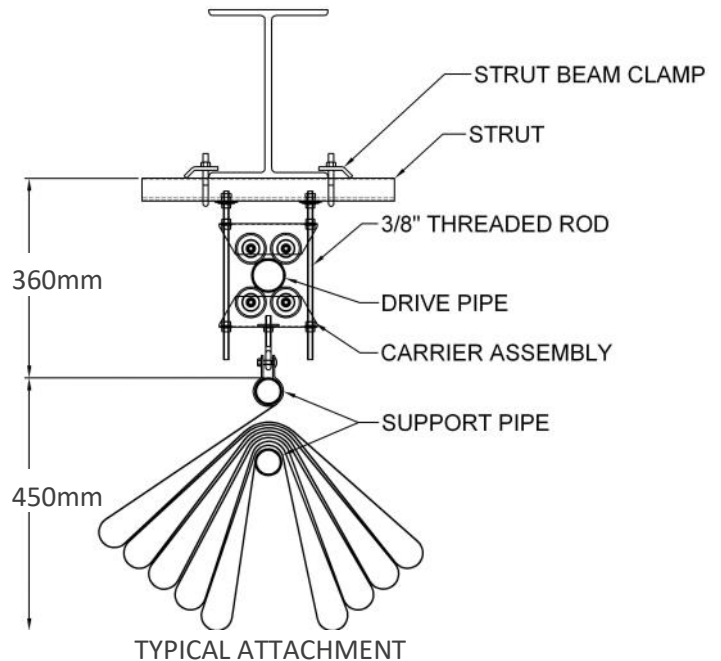

ESSENTIALS DIVIDING CURTAIN

The HiTech Essentials dividing curtain is a “traditional” style system, but with many improvements designed to increase the durability and lower the maintenance requirements.

- These curtains mount on purlins or structural members, but do not require specific beam.
- All are supplied with key operated electric winch with height limit settings.
- Systems include heavy rip stop vinyl base that is mildew and fire resistant.
- The top section is a coated mesh instead of netting to increase durability.
- Pickup cables are aircraft grade steel as opposed to nylon cord so do not stretch and cannot easily be cut.
- Simplified line shaft retraction system, eliminating complicated cable runs and the need for multiple high maintenance pulleys.
- Padded lower pocket.

Check the [online video](#) for full demonstration of this system.

System: **Dividing Curtain**
Product Code: **CURTES**
Related Products: **CURTST**

FIBA
EQUIPMENT
& VENUE

CONTACT US TODAY FOR ADDITIONAL INFORMATION

www.hitechsports.com.au
info@hitechsports.com.au
PO Box 38 Wilston Qld 4051
1300 500 314 07 3168 2978