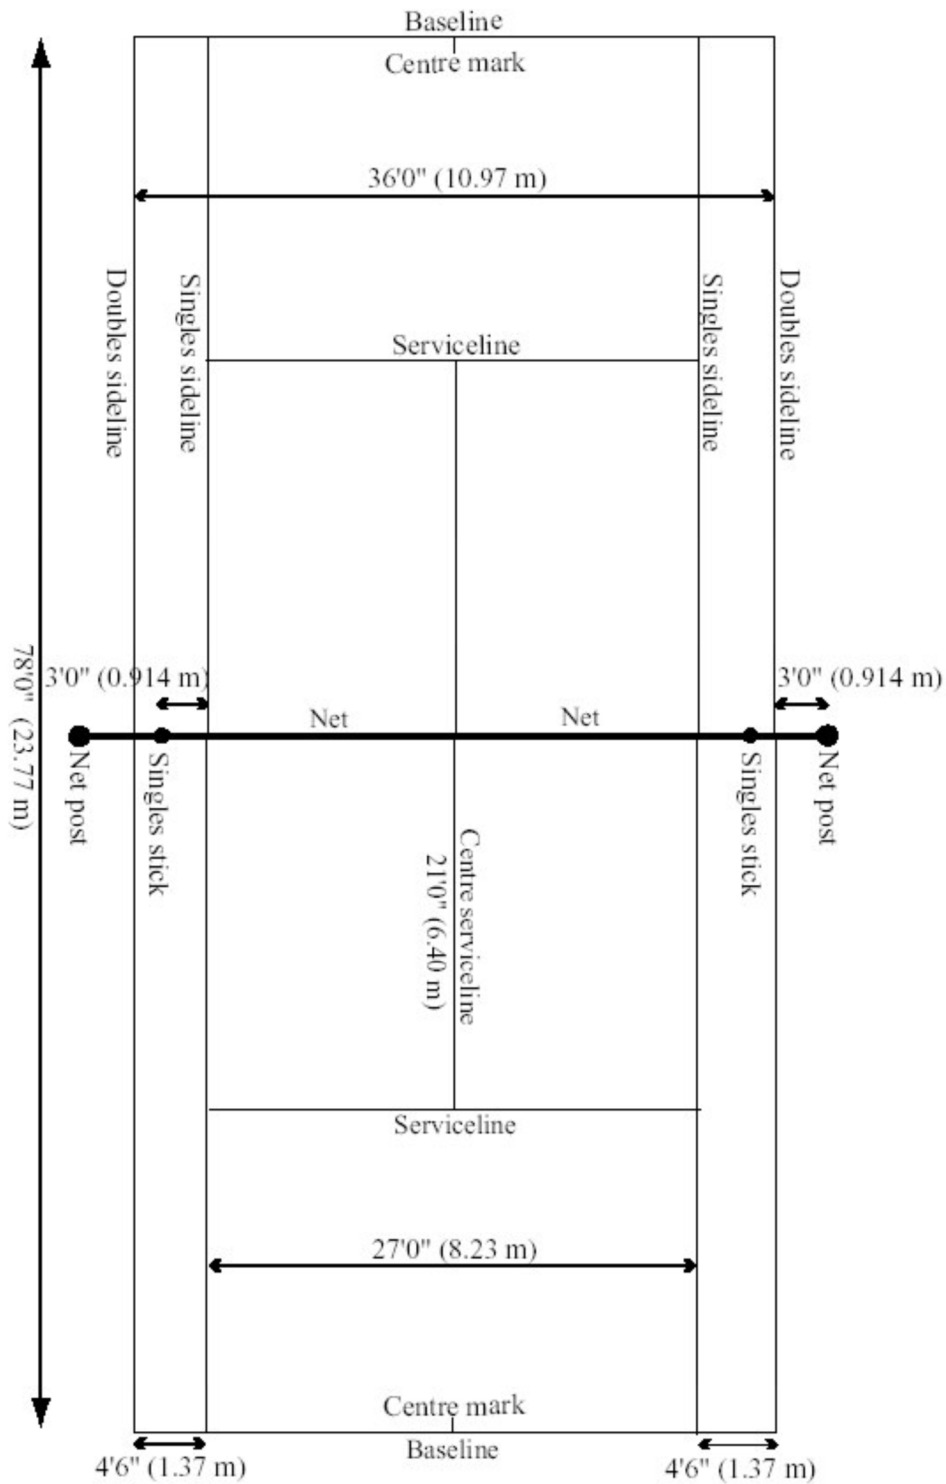

Tennis Court Layout

Standard post to post dimensions (doubles court) is 12.798 m