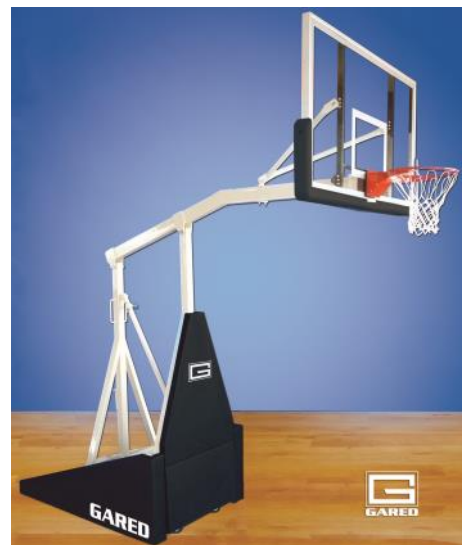

Model BBPP - The little PRO,
Hoopmaster LT Portable System.

INSTITUTIONAL PORTABLE BACKSTOPS

HiTech Sports offer a comprehensive range of Institutional Standard Portable Basketball Backstops. Based on international level systems, these smaller units are more compact and can have shorter projections. Ideally suited for shooting stations, and lower level school or community use.

As an alternative to roof or wall mounted systems which often require steel support structures, these are often price comparative with these other fixed options.

A range of systems and options are available from the major international manufacturers.

All systems can come with the required protective safety backboard padding, 180 degree pivot spring loaded ring, armoured glass backboard and are height adjustable.

Spring assisted systems are the preferred option as simpler and require much less maintenance. These units fold up compactly for storage, then can be wheeled out onto the court, locked into position, tied down to the floor anchor and unfolded ready for play by one person in minutes.

Other systems are available for FIBA Level One, Level Three, Club, Stadium, College and School levels.

Other FIBA certified systems like Padding, Scoreboards, Scoring Benches and Shot-clocks are also available.

Dominator Portable System