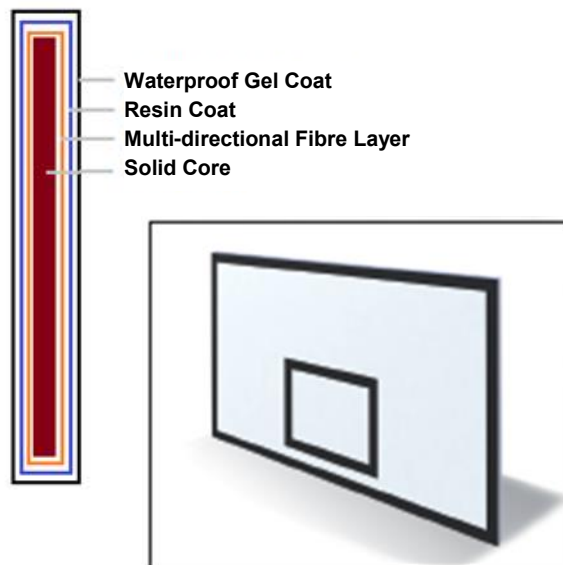

BASELINE FIBREGLASS BASKETBALL BACKBOARD

The Baseline backboard is a cost effective entry level backboard that can be fitted to many HiTech Sports Basketball systems.

Designed to provide a superior product to wooden backboards, this system includes a glass fibre/resin application to a solid timber core for additional weather resistance and rigidity, finished in a hard wearing gel coat.

This product has similar performance to timber boards in terms of rebound, but is vastly superior strength and weather resistance and offers a budget alternative with a range of higher level upgrades that can be fitted at any time down the track.

Can be retrofitted to replace timber backboards on existing systems.

System: **Basketball**
Product Code: **BBBLB**
Related Products: **BBFB BBARG**

CONTACT US TODAY FOR ADDITIONAL INFORMATION

www.hitechsports.com.au
info@hitechsports.com.au
PO Box 38 Wilston Qld 4051
1300 500 314 07 3168 2978