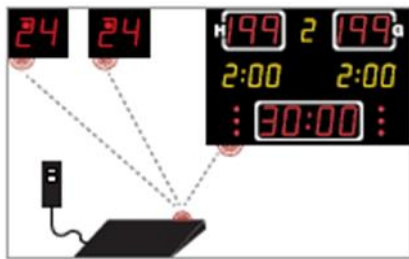

NAUTRONIC SHOT SYSTEMS

Highest quality shot clocks, wirelessly controlled to save installation costs.

Made from a custom aluminium chassis with plexiglass front cover tested to DIN 18032-2 ball impact standards.

Supplied synchronised with main scoreboard, or available as stand alone systems.

Systems include a loud horn with auto cut-out to prevent burnout.

Wireless connectivity standard on all systems.

LED Backboard Lights option also available.

NC21755

- 210mm digits
- Time over dot
- 440 x 360 x 80mm
- 8kg each
- 120m visibility

NC26760

- 260 mm digits
- Time over dot
- 160 mm game time
- 650 x 600 x 80 mm
- 12 kg each
- 150 m visibility

NC26780

NC26780

- FIBA Level 1 certified cube
- 260mm digits
- Time over dot
- 160mm game time
- 670 x 600 x 670mm
- 33kg each
- 150m visibility

System: Scoreboards
Product Code: NC21755 NC26760 NC26780

NAUTRONIC
SCOREBOARD SYSTEM