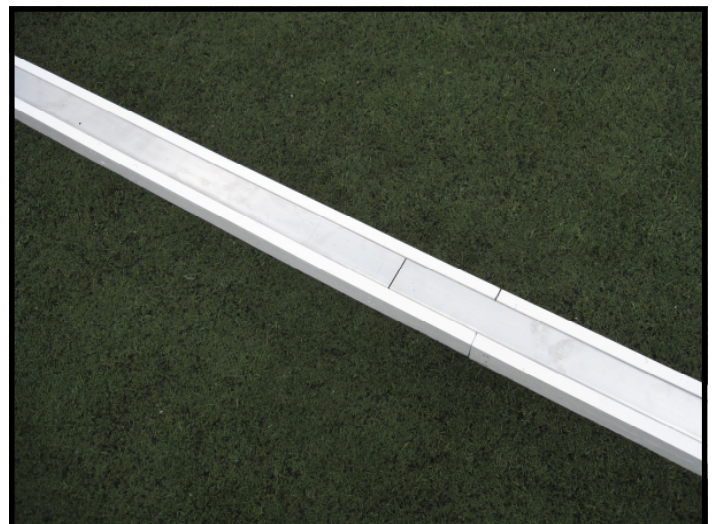

## Hockey Side Boards

Hockey sideboards ideal for indoor competition, modified outdoor games and training.

Made from timber, the system has a rigid steel core for superior ball bounce, stability and rigidity. The timber sides are chamfered as per Indoor Hockey regulations, and painted white.

The system interlocks and is positioned on the ground without the need for any ground anchors in the floor to provide total mobility.

Supplied in 2 meter lengths for fast deployment, and storage trolleys are available to quickly set and strike a court, and remove the boards to storage.

This European design includes double sided playability so can be used interchangeably without issue, and for double the lifespan of a typical board.

**System:** Hockey  
**Product Code:** HOCSB

Revision 2.0 26/07/2016