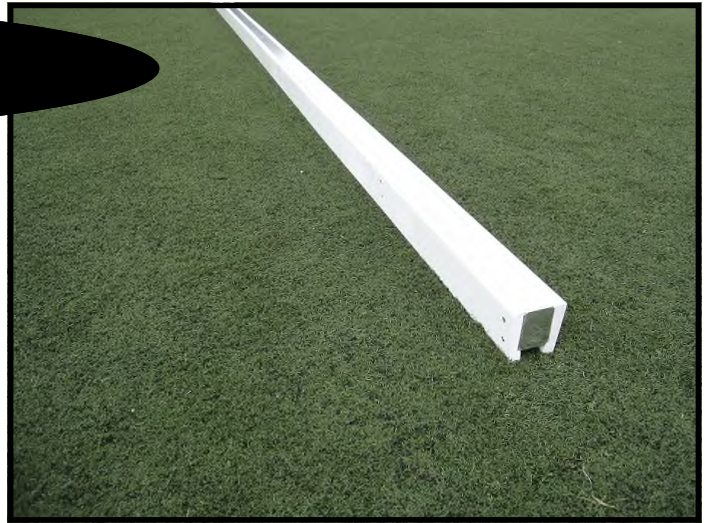

## Hockey Side Boards

Hockey sideboards ideal for indoor competition, modified outdoor games and training.

Made from timber, the system has a rigid steel core for superior ball bounce, stability and rigidity. The timber sides are chamfered as per Indoor Hockey regulations, and painted white.

The system interlocks and is positioned on the ground without the need for any ground anchors in the floor to provide total mobility.

Supplied in 2 meter lengths for fast deployment, and storage trolleys are available to quickly set and strike a court, and remove the boards to storage.

This European design includes double sided playability so can be used interchangeably without issue, and for double the lifespan of a typical board.

**System:** Hockey  
**Product Code:** HOCSB

Revision 2.0 26/07/2016