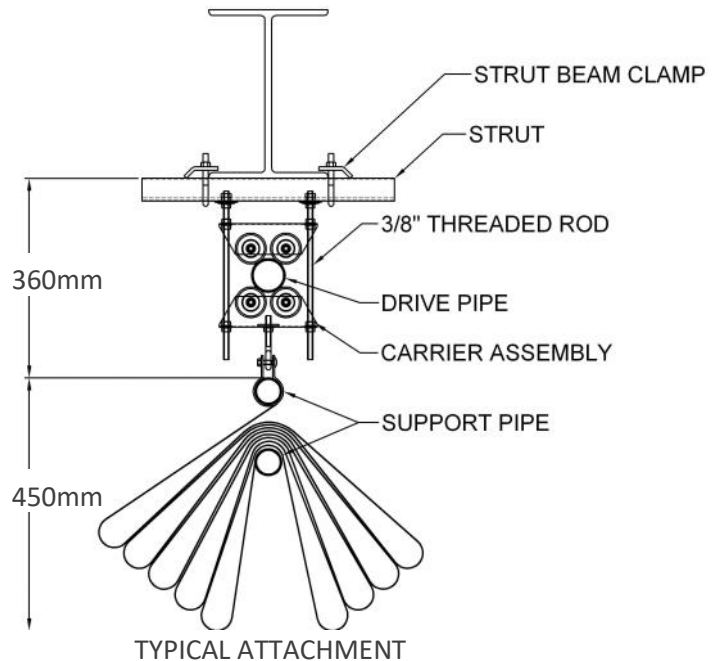

ESSENTIALS DIVIDING CURTAIN

The HiTech Essentials dividing curtain is a “traditional” style system, but with many improvements designed to increase the durability and lower the maintenance requirements.

- These curtains mount on purlins or structural members, but do not require specific beam.
- All are supplied with key operated electric motor with height limit settings.
- Made from durable heavy mildew resistant rip stop vinyl and vinyl coated mesh for the transparent section, both materials are Fire Rated to AS/NZS 1530.3-1999 and available in a wide range of colours.
- Pickup cables are aircraft grade steel as opposed to nylon cord so do not stretch and cannot easily be cut.
- Simplified line shaft retraction system, eliminating complicated cable runs and the need for multiple high maintenance pulleys.
- Padded lower pocket.